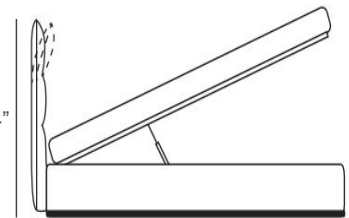

Dimensions

Queen: To fit American Queen size mattress 60"5/8W x 80"3/8D.

King: To fit American King size mattress 76"3/8W x 80"3/8D.

Queen: 79"1/2W x 96"3/8D - 100"3/4D x 39"3/4H - 44"H

Single slat: 60"5/8W x 80"3/8D

Two slats: 30"3/8W x 80"3/8D

King: 85"W x 96"3/8D - 100"3/4D x 39"3/4H - 44"H

Two slats: 38"1/8W x 80"3/8D

Queen

79"1/2

68"7/8

Without storage compartment
Cod. QEN

39"3/4 - 44"

11"7/8

96"3/8 - 100"3/4

With storage compartment
Cod. QEC

39"3/4 - 44"

11"7/8

96"3/8 - 100"3/4

King

85"