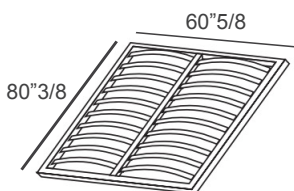

Dimensions

Queen: To fit American Queen size mattress 60"5/8W x 80"3/8D.

King: To fit American King size mattress 76"3/8W x 80"3/8D.

Queen: 79"1/2W x 96"3/8D - 100"3/4D x 39"3/4H - 44"H

Single slat: 60"5/8W x 80"3/8D

11"7/8

96"3/8 - 100"3/4

With storage compartment
Cod. QEC

39"3/4 - 44"

11"7/8

96"3/8 - 100"3/4

King

85"

84"5/8

Without storage compartment
Cod. KNG

39"3/4 - 44"

11"7/8

96"3/8 - 100"3/4

With storage compartment
Cod. KNC

39"3/4 - 44"

11"7/8

96"3/8 - 100"3/4

60"5/8

80"3/8

Single slat for Queen

Q: 30"3/8 Q: 30"3/8
K: 38"1/8 K: 38"1/8

80"3/8

Two separate slats