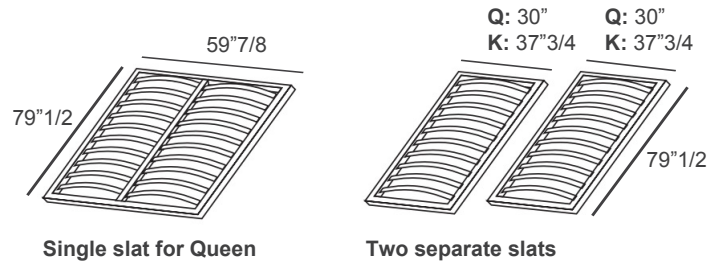

The Queen size offers a single slat or two separate slats, while the king size features two separate slats exclusively. For the two separate slats, a metal support is included in the middle. The mattress is not included.

Frame Upholstery: Fabric or Leather.

Slats: Solid beech wood.

Jared

Dimensions

Queen: To fit American Queen size mattress 60"5/8W x 80"3/8D.

King: To fit American King size mattress 76"3/8W x 80"3/8D.

Queen: 73"5/8W x 90"1/8D x 40"1/8H

Single slat: 59"7/8W x 79"1/2D

Two separate slats: 30"W x 79"1/2D

King: 89"W x 90"1/8D x 40"1/8H

Two separate slats: 37"3/4W x 79"1/2D

Queen

King