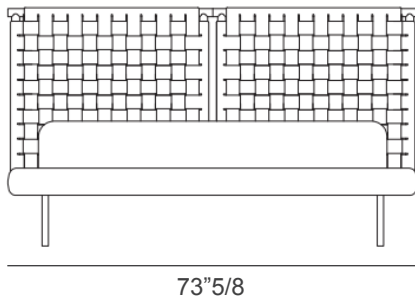

The Queen size offers a single slat or two separate slats, while the king size features two separate slats exclusively. For the two separate slats, a metal support is included in the middle. The mattress is not included.

Frame Upholstery: Fabric or Leather.

Slats: Solid beech wood.

Jared

Dimensions

Queen: To fit American Queen size mattress 60"5/8W x 80"3/8D.

King: To fit American King size mattress 76"3/8W x 80"3/8D.

Queen: 73"5/8W x 90"1/8D x 40"1/8H

Single slat: 59"7/8W x 79"1/2D

Two separate slats: 30"W x 79"1/2D

King: 89"W x 90"1/8D x 40"1/8H

Two separate slats: 37"3/4W x 79"1/2D

Queen

King