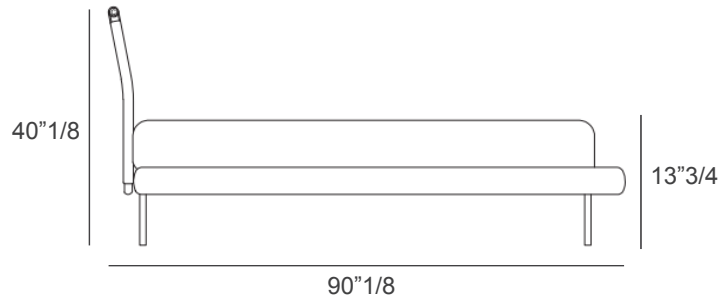

The Queen size offers a single slat or two separate slats, while the king size features two separate slats exclusively. For the two separate slats, a metal support is included in the middle. The mattress is not included.

Frame Upholstery: Fabric or Leather.

Slats: Solid beech wood.

Jared

Dimensions

Queen: To fit American Queen size mattress 60"5/8W x 80"3/8D.

King: To fit American King size mattress 76"3/8W x 80"3/8D.

Queen: 73"5/8W x 90"1/8D x 40"1/8H

Single slat: 59"7/8W x 79"1/2D

Two separate slats: 30"W x 79"1/2D

King: 89"W x 90"1/8D x 40"1/8H

Two separate slats: 37"3/4W x 79"1/2D

Queen

King