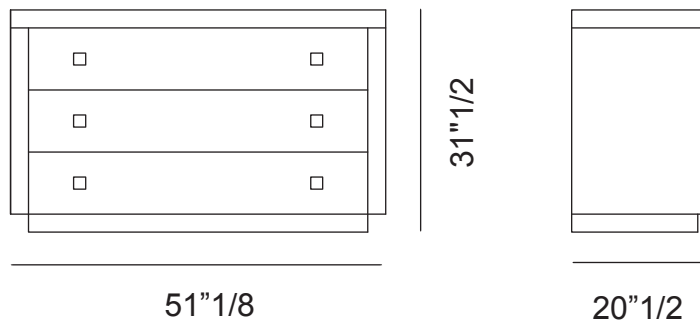

Envy

Description

The luxury Envy dresser with three drawers. Structure covered in leather. Alligatore leather drawers. Base in Stainless steel. Made in Italy.

Dimensions

51"1/8W x 20"1/2D x 31"1/2H

Finishes and materials