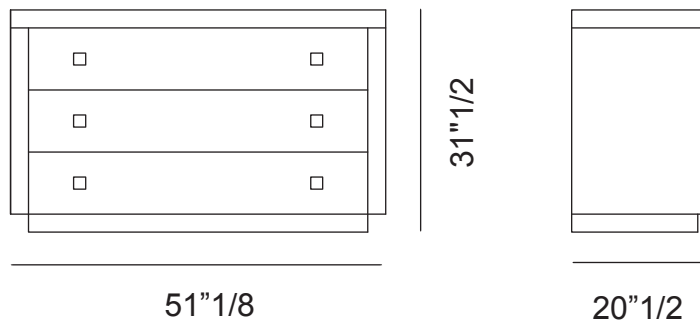

Envy

Description

The luxury Envy dresser comes with three drawers, structure lacquered and leather drawers with optional quilted processing. Made in Italy.

Dimensions

51"1/8W x 20"1/2D x 31"1/2H

Finishes and materials