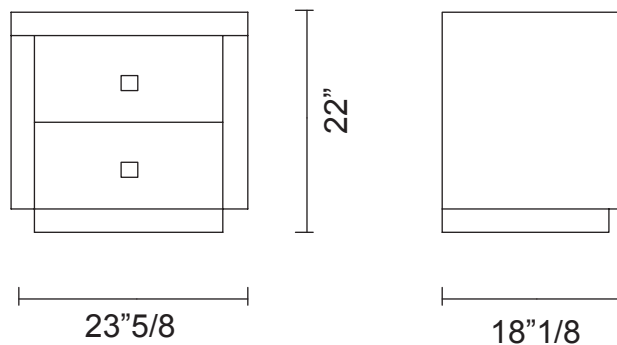

Envy

Description

The luxury Envy nightstand comes with two drawers, structure lacquered and leather drawers with optional quilted processing. Made in Italy.

Dimensions

23"5/8W x 18"1/8D x 22"H

Finishes and materials