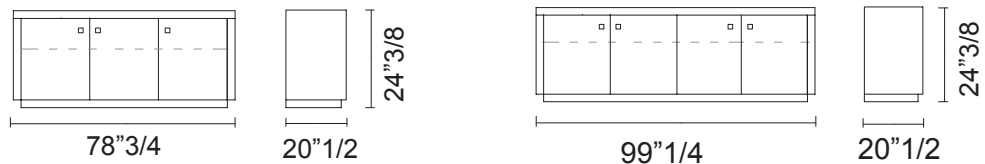

### Dimensions

Size A: 78"3/4W x 20"1/2D x 24"3/8H

Size B: 99"1/4W x 20"1/2D x 24"3/8H