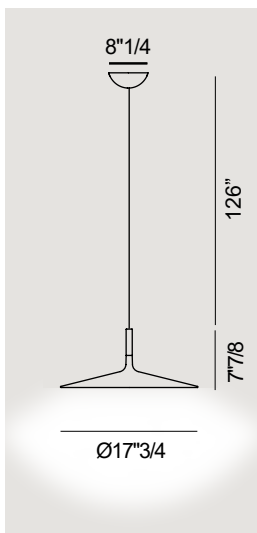

Aplomb

Design: Lucidi e Pevere

Description CE  IP 20

The luxury Aplomb Large suspension lamp with built-in LED light source provides a broad beam of direct light onto the surface underneath it. Made in Italy.

Finishes & Materials

Diffuser: Cement.

Aplomb

Dimensions

Ø17"3/4 x 7"7/8H

Technical Data

LED included

- on-off / 1-10V