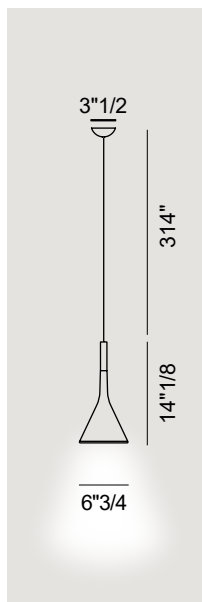

Aplomb

Design: Lucidi e Pevere

Description IP 65

The luxury Aplomb Outdoor suspension lamp comes with a long cable to be wound around a pylon or the branch of a tree. Cement diffuser. Made in Italy.

Finishes & Materials

Diffuser: Cement.

Aplomb

Dimensions

Ø6"3/4 x 14"1/8H

Technical Data

LED included

COB 8W 2700 K

680 lm CRI>80