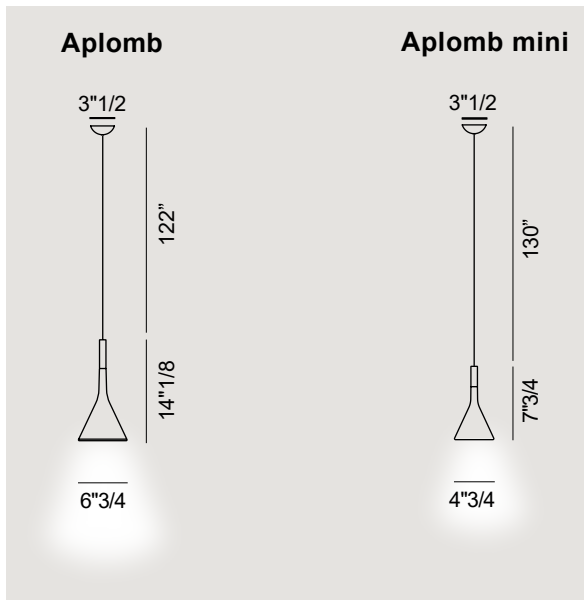

Aplomb

Design: Lucidi e Pevere

Description CE  IP 20

The luxury Aplomb is a cement suspension lamp with a textured yet at the same time rough yet refined appearance and compact in size. Made in Italy.

Finishes & Materials

Diffuser: Cement.

Aplomb

Dimensions

Aplomb Mini: Ø4"3/4 x 7"3/4H

Aplomb: Ø6"3/4 x 14"1/8H

Technical Data

Max 1x9W PAR 16

GU10 8W Max ON-OFF bulb
(NOT included)

Clear cable

400" available for both sizes

White

Other colors