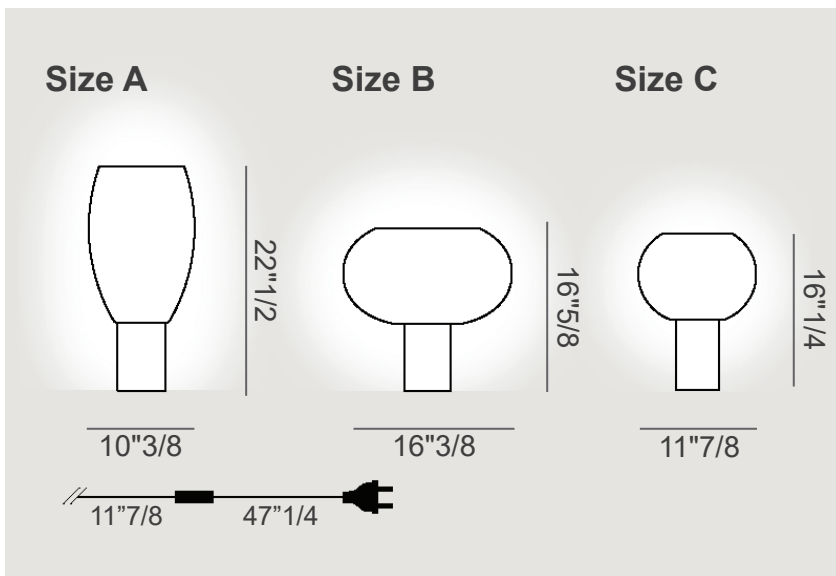

Buds

Design: Marc Sadler

Description   IP 20

The elegant Buds table lamp comes with a premium hand-blown cased five-layer glass diffuser with glossy finish. Lightbulbs NOT included. Made in Italy.

Finishes and materials

Diffuser: Hand-blown cased five-layer glass.

Base: Transparent PMMA.

Buds

Dimensions

Size A: Ø10"3/8 x 22"1/2H

Size B: Ø16"3/8 x 16"5/8H

Size C: Ø11"7/8 x 16"1/4H

Technical data

Size A & B

Max 1x23W E26 Type G

Size C

Max 1x15W E26 Type G

On/off

Transparent cable

LED retrofit or Fluo

Recommended white bulb

Ø4"3/4 for size A & B

Ø3"1/2 for size C