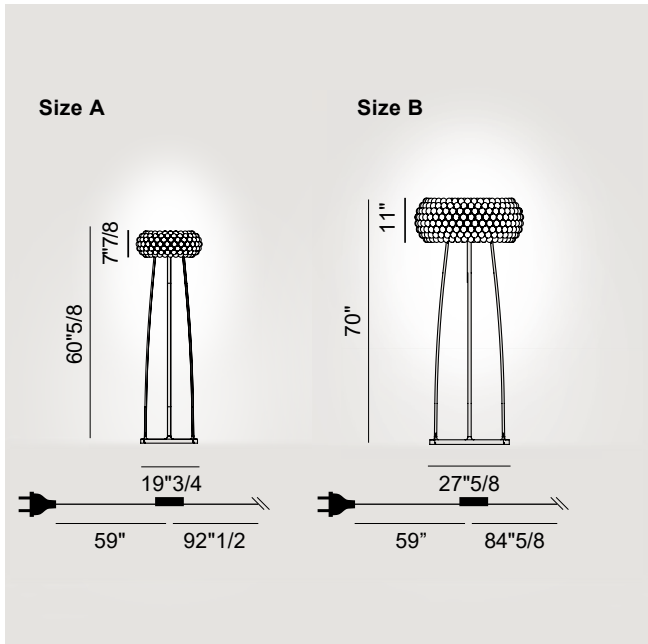

Caboche Plus

Design: Patricia Urquiola and Eliana Gerotto

Description   IP 20

The elegant Caboche Plus LED floor lamp comes with the internal diffuser in premium blown glass, base and rods in high-end powder coated die cast aluminum. Made in Italy

Finishes & Materials

Diffuser: PMMA.

Base & rods: Metal.

Caboche Plus

Dimensions

Size A: Ø19"3/4 x 60"5/8H

Size B: Ø27"5/8 x 70"H

Technical Data

Size A

LED included

27W 2700 K

3200 lm CRI > 90

Dimmer included

Size B

LED included

33,5W 2700 K

3850 lm CRI > 90

Dimmer included

Transparent cable