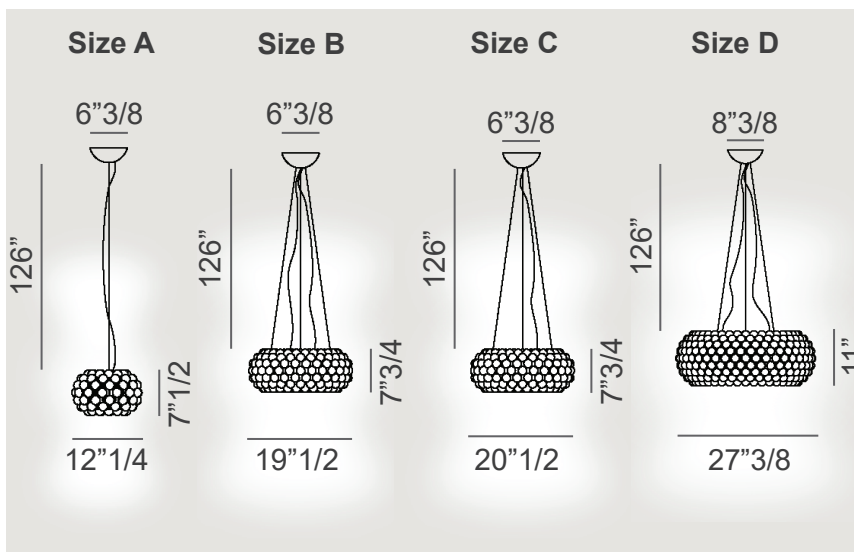

# Caboche Plus

*Design: Rodolfo Dordoni*

**Description**   IP 20

The elegant Caboche Plus suspension lamp comes with the luxury diffuser in PMMA and internal diffuser in premium blown glass. Transparent cable. Made in Italy

### Dimensions

**Size A:** Ø12"1/4 x 7"1/2H

**Size B:** Ø19"1/2 x 7"3/4H

**Size C:** Ø20"1/2 x 7"3/4H

**Size D:** Ø27"3/8 x 11"H

#### Size D On-Off / 1-10V

LED included  
33,5W 2700 K  
3850 lm CRI>90  
Dimmable version  
On-Off/1-10V

#### Size D LED dual dimming

On-off / 0-10V / Dual dimming

120-277V

Lightbulb NOT included.