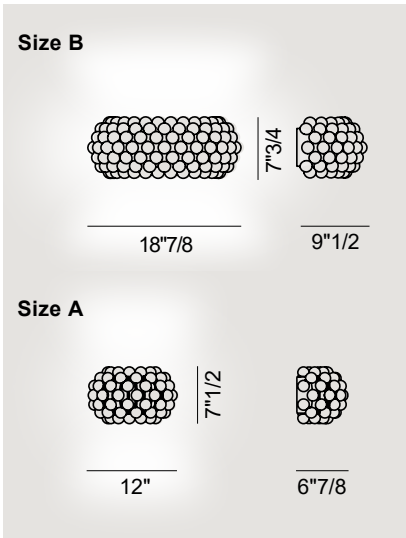

Finishes & Materials

Diffuser: PMMA.

Inside diffuser: Blown glass.

Mount: Metal.

Caboche Plus

Dimensions

Size A: 12"W x 6"7/8D x 7"3/4H

Size B: 18"7/8W x 9"1/2D x 7"3/4H

Technical Data

Size A

LED included

12 W 2700 K 1020 lm

85 lm/W CRI>80

Size B

LED included

16 W 2700 K 1360 lm