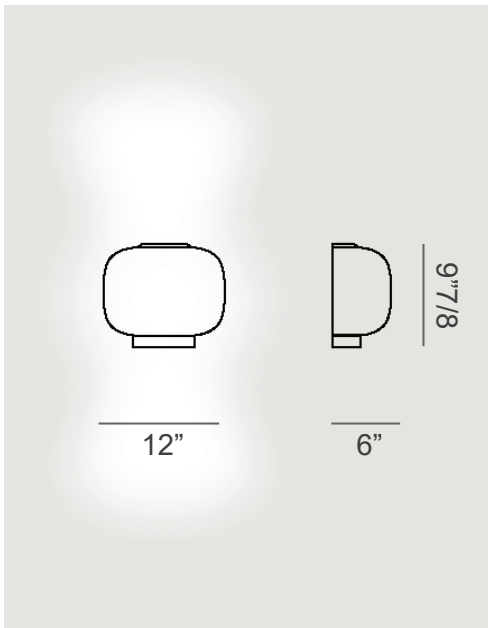

Chouchin

Design: Ionna Vautrin

Description   IP 20

The elegant Chouchin wall lamp comes with a premium hand-blown glass diffuser in glossy finish and wall mount in high-end coated metal. Made in Italy.

Finishes and materials

Shade: Glass.

Wall mount: Metal.

Chouchin

Dimensions

12"W x 6"D x 9"7/8H

Technical data

Max 1x30W E26 type A
Lightbulb NOT included
120-277V