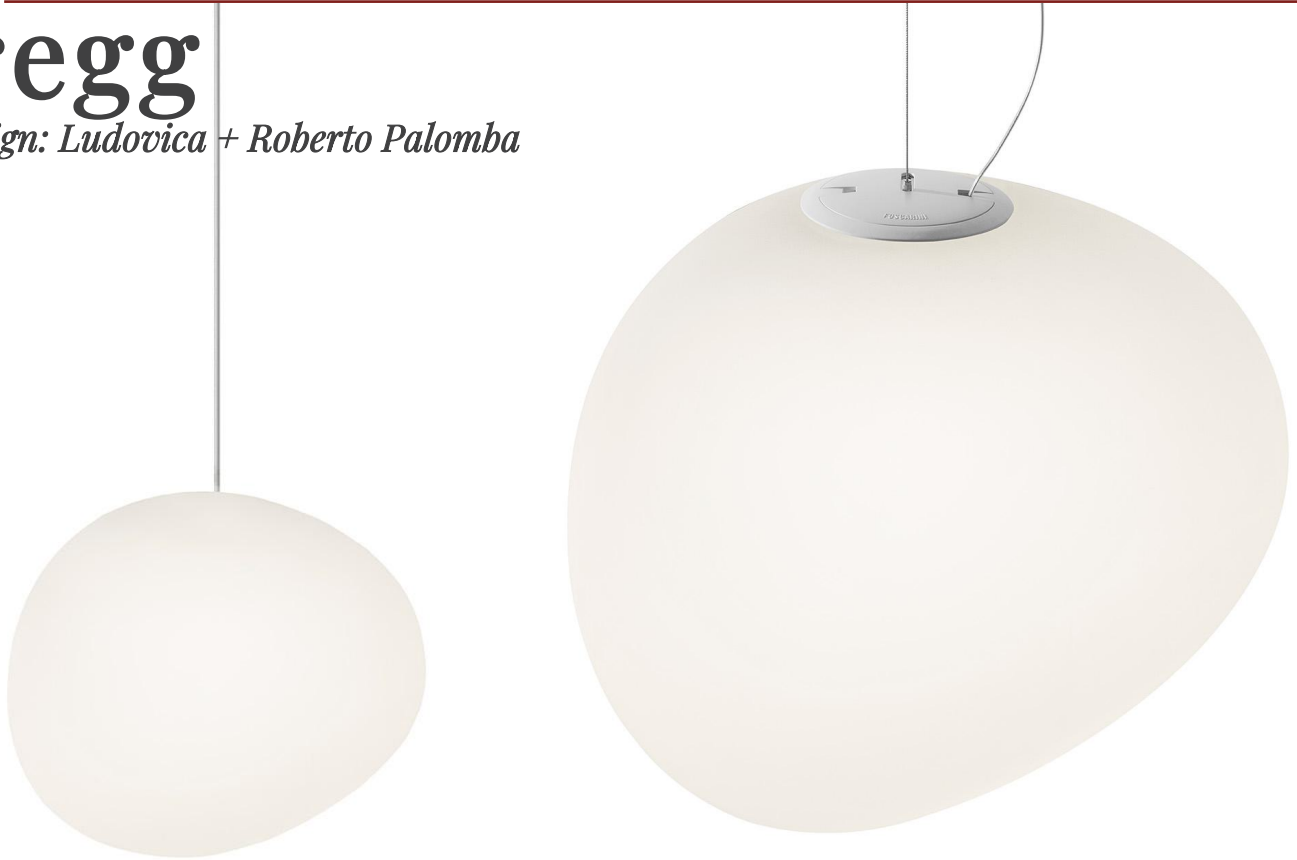

Gregg

Design: Ludovica + Roberto Palomba

Description CE IP 20

The unique Gregg suspension lamp comes with a premium white satin finish hand-blown diffuser and an elegant stainless steel suspension cable. Made in Italy.

Finishes & Materials

Diffuser: Blown acid-etched glass.

Canopy: Galvanized metal.

Gregg

Dimensions

Size A: 5"1/8W x 4"3/8D x 4"3/8H

Size B: 8"1/4W x 6"3/4D x 6"1/4H

Size C: 12"1/4W x 10"1/4D x 10"1/4H

Size D: 18"1/2W x 15"7/8D x 15"3/4H

Technical Data

Size A

Max 1x8W LED SB G9
Single suspension cable

Size B

Max 1x20W LED
E12 type G
Single suspension cable

Size C

Max 1x60W E26 type A

Size C and D LED & Dual dimming

LED included
27W 2700 K
2581 lm CRI>90 Dimmable
Possible configurations:
On-off / 1-10V / dual dimming

Size A & B

Size C & D