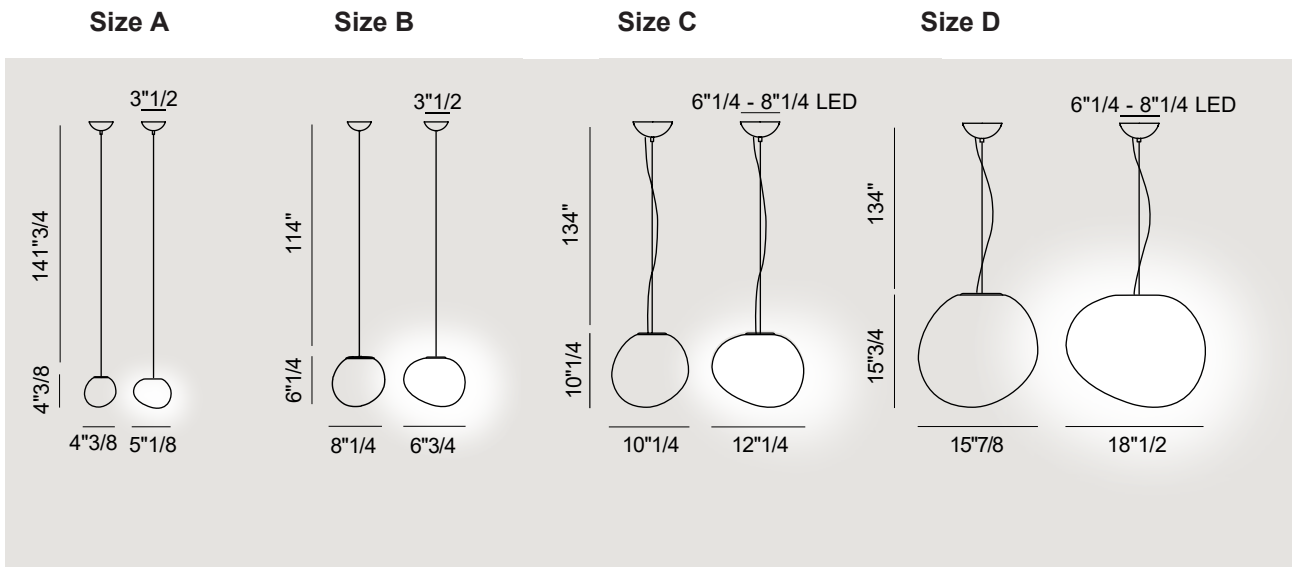

Finishes & Materials

Diffuser: Blown acid-etched glass.

Canopy: Galvanized metal.

Gregg

Dimensions

Size A: 5"1/8W x 4"3/8D x 4"3/8H

Size B: 8"1/4W x 6"3/4D x 6"1/4H

Size C: 12"1/4W x 10"1/4D x 10"1/4H

Size D: 18"1/2W x 15"7/8D x 15"3/4H

Technical Data

Size A

Max 1x8W LED SB G9
Single suspension cable

Size B

Max 1x20W LED
E12 type G
Single suspension cable

Size C

Max 1x60W E26 type A

Size D

Max 1x100W E26 type A

Size B LED & Dual dimming

LED included
12W 2700 K
1352 lm CRI>90
Possible configuration :
On-off / 0-10V / dual dimming

Size C and D LED

LED included
23W 2700 K
2291 lm CRI>90 Dimmable
Possible configurations:
On-off / 1-10V

Size C and D LED & Dual dimming

LED included
27W 2700 K
2581 lm CRI>90 Dimmable
Possible configurations:
On-off / 1-10V / dual dimming

Size A & B

Size C & D