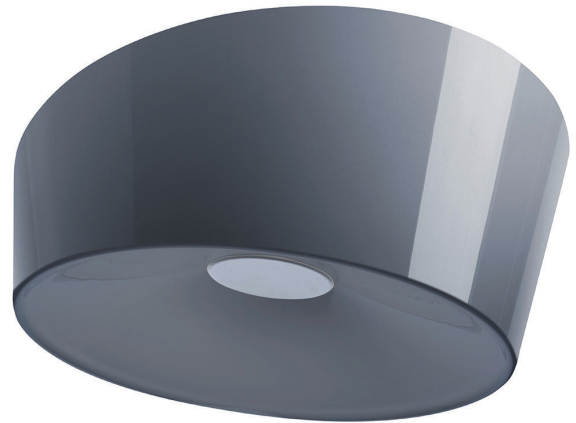

Lumiere

Design: Rodolfo Dordoni

Description   IP 20

The elegant Lumiere ceiling lamp comes with a premium hand-blown cased glass diffuser with glossy finish. Mount and central element in high-end. Made in Italy.

Finishes and materials

Diffuser: Hand blown glass.

Mount & Central Element: Metal.

Lumiere

Dimensions

Size A: Ø9"3/8 x 4"1/8H

Size B: Ø13"1/2 x 5"1/2H

Technical data

Size A

LED included

18W 2700 K

1512 lm CRI>80

Dual dimming/triac/3-wire

Size B

LED included

32W 2700 K