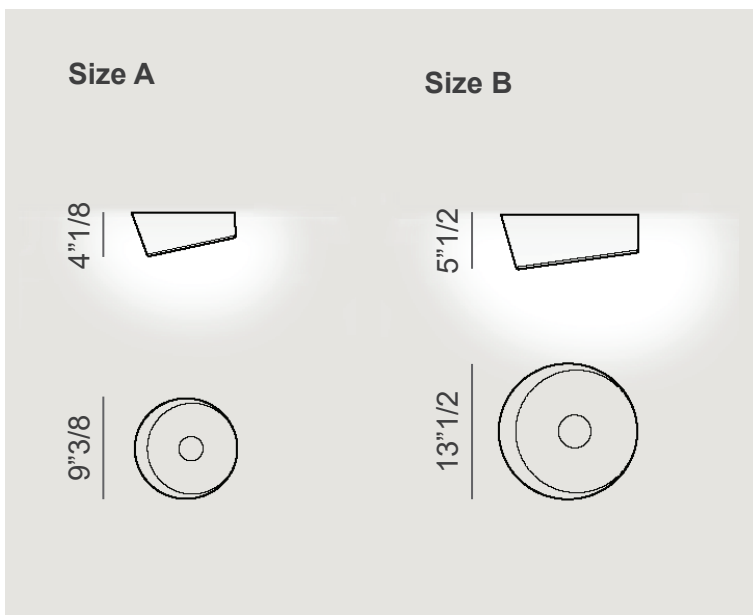

Lumiere

Design: Rodolfo Dordoni

Description   IP 20

The elegant Lumiere ceiling lamp comes with a premium hand-blown cased glass diffuser with glossy finish. Mount and central element in high-end. Made in Italy.

Finishes and materials

Diffuser: Hand blown glass.

Mount & Central Element: Metal.

Lumiere

Dimensions

Size A: Ø9"3/8 x 4"1/8H

Size B: Ø13"1/2 x 5"1/2H

Technical data

Size A

LED included

18W 2700 K

1512 lm CRI>80

Dual dimming/triac/3-wire

Size B

LED included

32W 2700 K