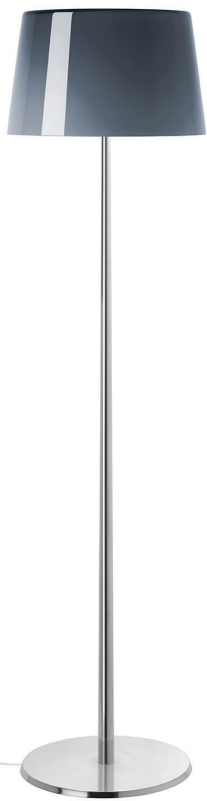

Lumiere

Design: Rodolfo Dordoni

Description   IP 20

The elegant Lumiere floor lamp comes with a premium hand-blown cased glass diffuser with glossy finish. Coated die-cast aluminum base. Made in Italy.

Finishes and materials

Diffuser: Hand blown glass.

Base: Aluminum.

Lumiere

Dimensions

Ø14"5/8 x 56"1/8H

Technical data

Max 4x40W G9
Dimmer included

Transparent cable
Lightbulb NOT included.