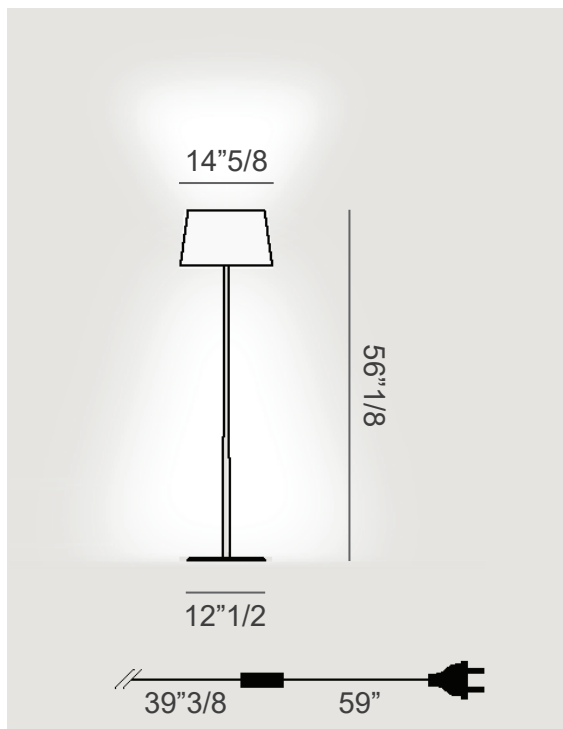

Lumiere

Design: Rodolfo Dordoni

Description   IP 20

The elegant Lumiere floor lamp comes with a premium hand-blown cased glass diffuser with glossy finish. Coated die-cast aluminum base. Made in Italy.

Finishes and materials

Diffuser: Hand blown glass.

Base: Aluminum.

Lumiere

Dimensions

Ø14"5/8 x 56"1/8H

Technical data

Max 4x40W G9
Dimmer included

Transparent cable
Lightbulb NOT included.