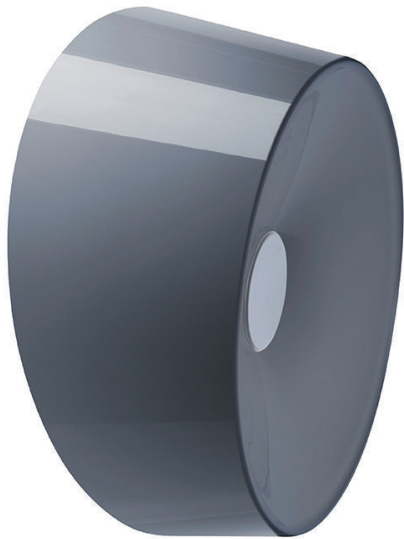

Lumiere

Design: Rodolfo Dordoni

Description   IP 20

The elegant Lumiere wall lamp comes with a premium hand-blown cased glass diffuser with glossy finish. Wall mount and central element in high-end. Made in Italy.

Finishes and materials

Diffuser: Hand blown glass.

Wall mount & Central Element: Metal.

Lumiere

Dimensions

Size A: Ø9"3/8 x 4"1/8H

Size B: Ø13"1/2 x 5"1/2H

Technical data

Size A

LED included
18W 2700 K
1512 lm CRI>80
Dual dimming/triac/3-wire

Size B

LED included
32W 2700 K
2720 lm CRI>80
Dual dimming/triac/3-wire

Lightbulb NOT included.