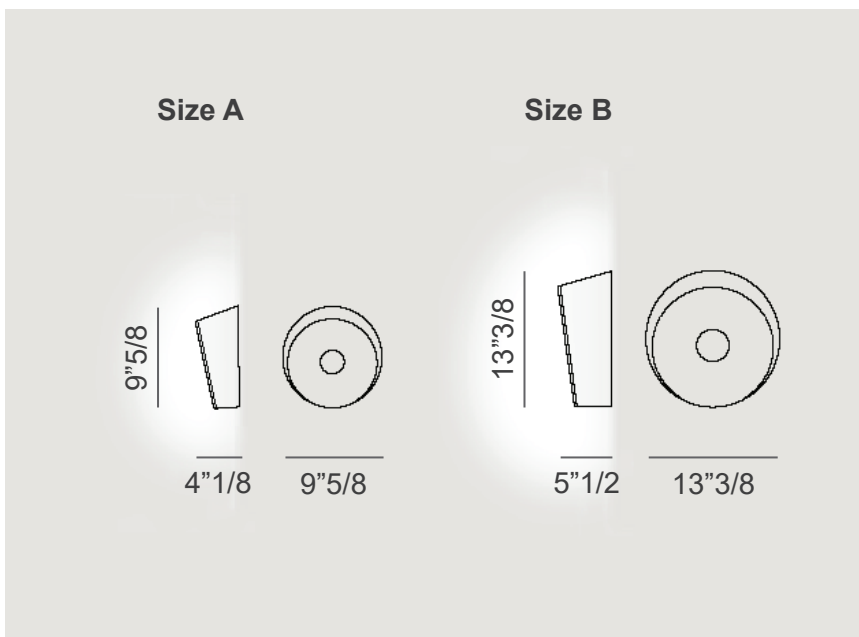

Lumiere

Design: Rodolfo Dordoni

Description   IP 20

The elegant Lumiere wall lamp comes with a premium hand-blown cased glass diffuser with glossy finish. Wall mount and central element in high-end. Made in Italy.

Finishes and materials

Diffuser: Hand blown glass.

Wall mount & Central Element: Metal.

Lumiere

Dimensions

Size A: Ø9"3/8 x 4"1/8H

Size B: Ø13"1/2 x 5"1/2H

Technical data

Size A

LED included
18W 2700 K
1512 lm CRI>80
Dual dimming/triac/3-wire

Size B

LED included
32W 2700 K
2720 lm CRI>80
Dual dimming/triac/3-wire

Lightbulb NOT included.