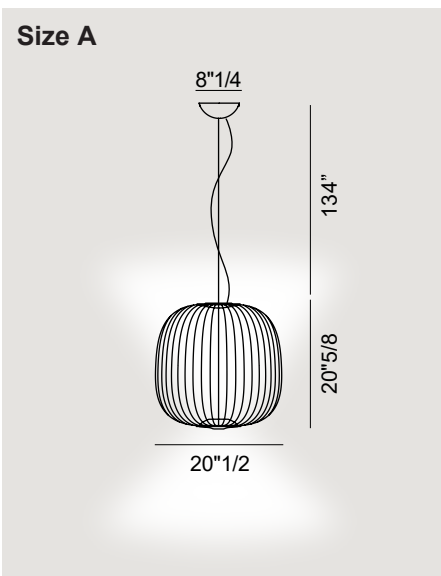

# Spokes

*Design: García Cumini*

**Description** CE   IP 20

The elegant Spokes suspension lamp is a truly versatile LED collection thanks to the range of shapes, sizes and colors. Made in Italy.

### Dimensions

- Size A:** Ø20"1/2 x 20"5/8H  
**Size B:** Ø17"3/4 x 17"3/4H  
**Size C:** Ø27"1/2 x 28"3/4H  
**Size D:** Ø13"3/8 x 13"3/4H

### Technical Data (Size A, B and C)

**LED included**

- On-off / 1-10V

40W 2700 K

3935 lm CRI>90

Dimmable

- On-off / 1-10V / Dual Dimming

33W 2700 K

## Spokes

---

Size C

Size D