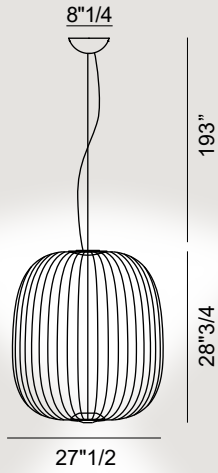

### Dimensions

- Size A:** Ø20"1/2 x 20"5/8H  
**Size B:** Ø17"3/4 x 17"3/4H  
**Size C:** Ø27"1/2 x 28"3/4H  
**Size D:** Ø13"3/8 x 13"3/4H

### Technical Data (Size A, B and C)

**LED included**

- On-off / 1-10V

40W 2700 K

3935 lm CRI>90

Dimmable

- On-off / 1-10V / Dual Dimming

33W 2700 K

### Technical Data (Size D)

**LED included**

- On-off / 1-10V / Dual Dimming

22W 2700 K

2237 lm CRI>90

Dimmable

Certification only available for sizes A, B and C on-Off / 1-10V version with default cable (134" or 193")

## Spokes

---

Size C

Size D