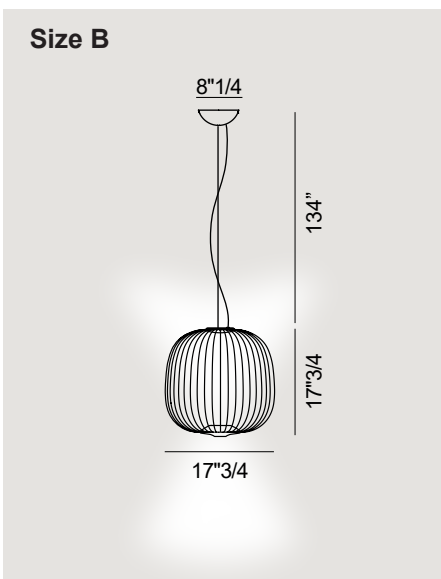

# Spokes

*Design: García Cumini*

**Description** CE   IP 20

The elegant Spokes suspension lamp is a truly versatile LED collection thanks to the range of shapes, sizes and colors. Made in Italy.

### Dimensions

- Size A:** Ø20"1/2 x 20"5/8H  
**Size B:** Ø17"3/4 x 17"3/4H  
**Size C:** Ø27"1/2 x 28"3/4H  
**Size D:** Ø13"3/8 x 13"3/4H

### Technical Data (Size A, B and C)

**LED included**

- On-off / 1-10V

40W 2700 K

3935 lm CRI>90

Dimmable

- On-off / 1-10V / Dual Dimming

33W 2700 K

## Spokes

---

Size C

Size D