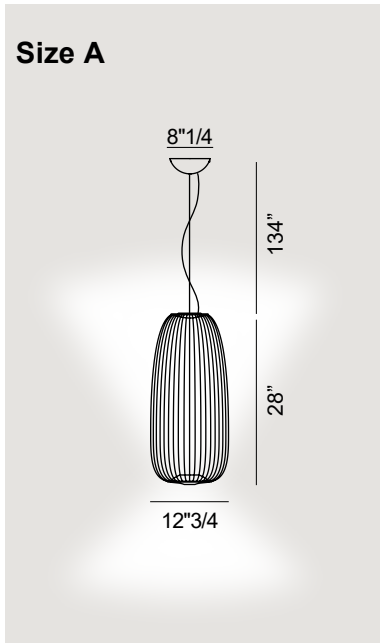

Spokes

Design: García Cumini

Description CE  IP 20

The elegant Spokes suspension lamp is a truly versatile LED collection thanks to the range of shapes, sizes and colors. Made in Italy.

Finishes & Materials

Structure: Powder coated steel.

Spokes

Dimensions

Size A: Ø12"3/4 x 28"H
Size B: Ø24" x 16"1/2H

Technical Data LED included

- On-off / 1-10V

40W 2700 K

3935 lm CRI>90

Dimmable

- On-off / 1-10V / Dual Dimming

33W 2700 K

3316 lm CRI>90

Dimmable

400" cable available for both sizes