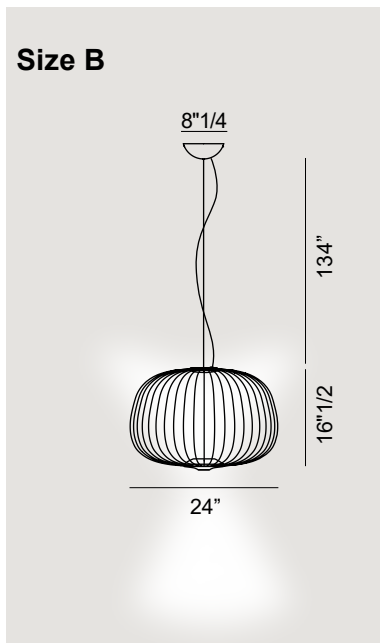

Spokes

Design: García Cumini

Description CE  IP 20

The elegant Spokes suspension lamp is a truly versatile LED collection thanks to the range of shapes, sizes and colors. Made in Italy.

Finishes & Materials

Structure: Powder coated steel.

Spokes

Dimensions

Size A: Ø12"3/4 x 28"H
Size B: Ø24" x 16"1/2H

Technical Data LED included

- On-off / 1-10V

40W 2700 K

3935 lm CRI>90

Dimmable

- On-off / 1-10V / Dual Dimming

33W 2700 K

3316 lm CRI>90

Dimmable

400" cable available for both sizes