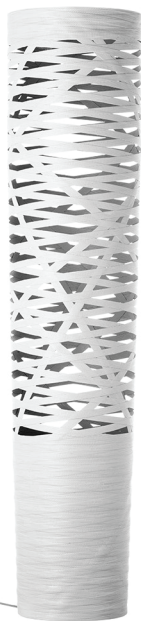

# Tress

*Design: Marc Sadler*

**Description**   IP 20

The luxury Tress floor lamp comes with a premium fiberglass-based diffuser and the upper parabola made of high-end metal. Lightbulb NOT Included. Made in Italy.

**Finishes and materials**

**Diffuser:** Coated fiberglass-based composite material.

**Upper Parabola:** Aluminum.

### Dimensions

Size A:  $\varnothing 9\frac{7}{8}$  x 43"1/2H

Size B:  $\varnothing 9\frac{7}{8}$  x 76"3/4H