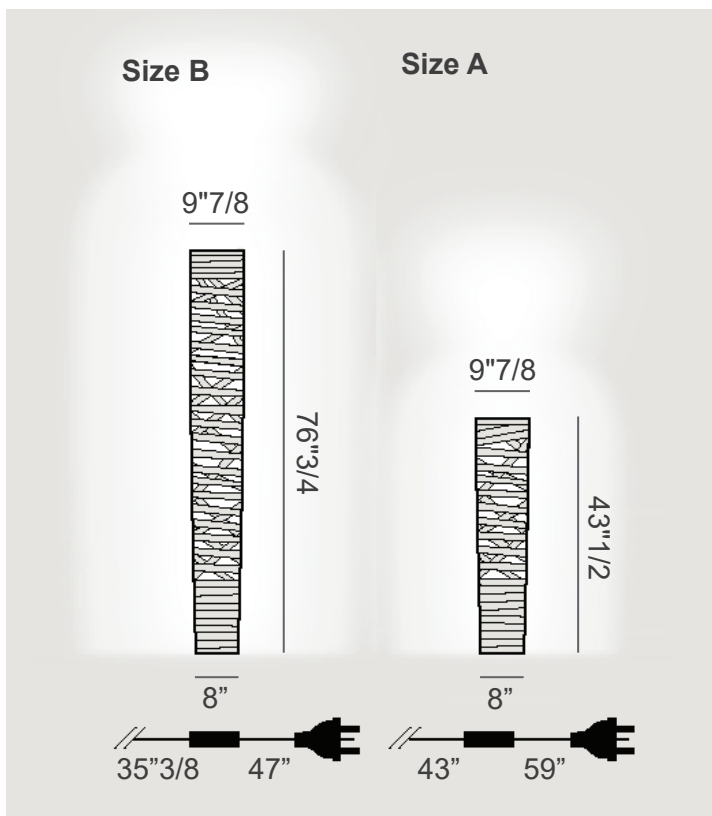

# Tress

*Design: Marc Sadler*

**Description**   IP 20

The luxury Tress floor lamp comes with a premium fiberglass-based diffuser and the upper parabola made of high-end metal. Lightbulb NOT Included. Made in Italy.

### Dimensions

Size A:  $\varnothing 9\frac{7}{8}$  x 43"1/2H

Size B:  $\varnothing 9\frac{7}{8}$  x 76"3/4H

#### Size A E26

Max 1x75W E26 PAR 30

#### Size B LED

LED included

65W 2700 K

4830 lm CRI>90

Double switch