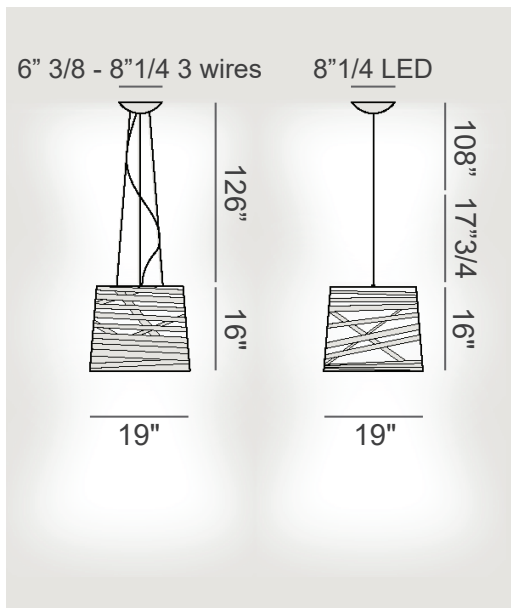

Tress

Design: Marc Sadler

Description CE  IP 20

The luxury Tress Grande suspension lamp comes with a premium fiberglass-based diffuser and canopy in high-end metal. Lightbulb NOT Included. Made in Italy.

Finishes and materials

Diffuser: Coated fiberglass-based composite material.

Canopy: Metal.

Tress

Dimensions

Ø19" x 16"H

Technical data

RSC

Max 1x200w RSC

LED

LED Included
33W 2700 K
3840 lm CRI>90
Dimmable
Possible configurations:
On-Off/1-10V/0-10V

LED 3 Wires

possible configurations:
3-wire/1-10V/
EcoSystem/On-Off

Lightbulb NOT included
400" Cable available.