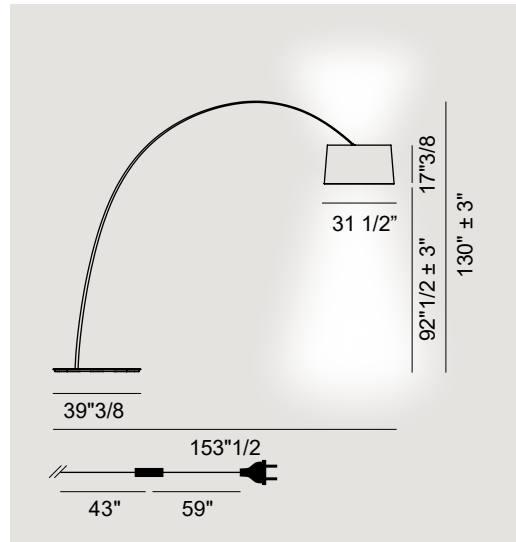

Twiggy

Design: Marc Sadler

Description   IP 20

The imponent Twice as Twiggy floor lamp comes with direct and indirect up light. Structure & shade made of coated fiberglass-based material. Made in Italy.

Finishes & Materials

Structure & Shade: Coated fiberglass-based material.

Base: Coated metal.

Twiggy

Dimensions

153"1/2W x 39"3/8D x 130"H

Technical Data

LED Included
95W 3000 K
8517 lm CRI>90
Dimmer included
Transparent cable