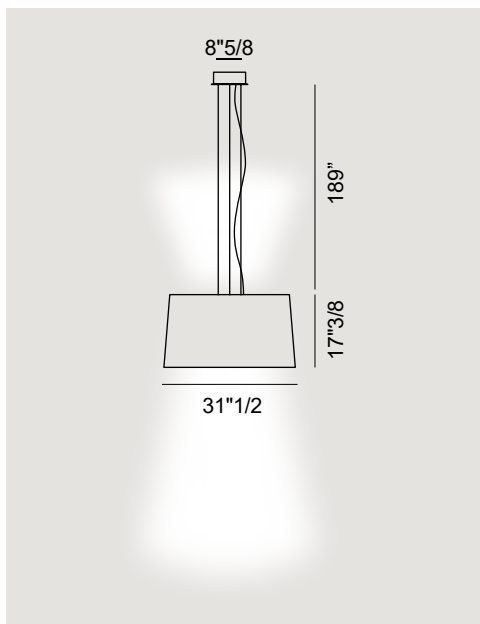


Twiggy
Design: Marc Sadler

Description CE  IP 20

The imponent Twice As Twiggy suspension lamp comes with direct and indirect light. Diffuser made of coated fiberglass-based composite material. Made in Italy.

Finishes & Materials

Shade: Coated fiberglass-based material.

Twiggy

Dimensions

Ø31"1/2 x 17"3/8H

Technical Data

LED Included

98W 3000 K

8517 lm CRI>90

Dimmable

Possible configurations:

On-Off/1-10V

120-277V