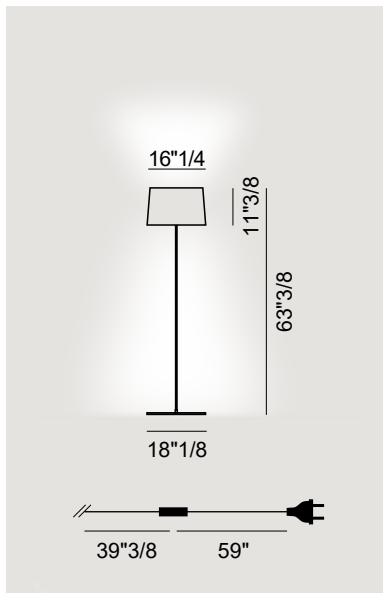

Twiggy

Design: Marc Sadler

Description   IP 20

The luxury Twiggy Lettura floor lamp with direct and indirect light. Diffuser and rod made of coated fiberglass-based composite material. Made in Italy.

Finishes & Materials

Structure & Shade: Coated fiberglass-based material.

Base: Coated metal.

Twiggy

Dimensions

Ø18"1/8 x 63"3/8H

Technical Data

Max 3x100W E26 type A
dimmer included
minimum total bulb
output 60W