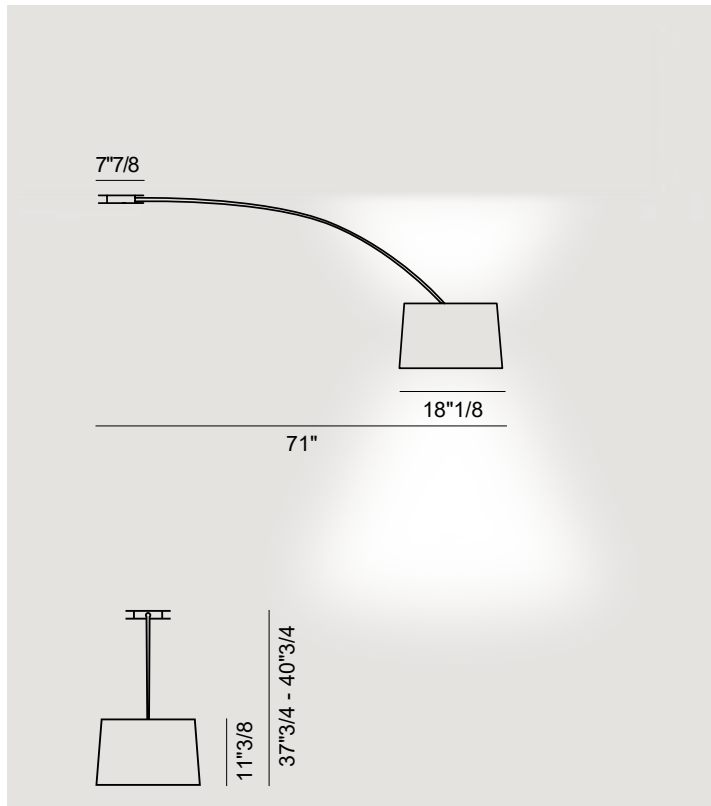

Twiggy

Design: Marc Sadler

Description CE  IP 20

The luxury Twiggy rotating ceiling lamp with direct and indirect light.
Structure and shade made of coated fiberglass-based material. Made in Italy.

Finishes & Materials

Structure & Shade: Coated fiberglass-based material.
Canopy: Coated metal.

Twiggy

Dimensions

71"W x 18"1/8D x 37"3/4-40"3/4H

Technical Data

Max 3x100W E26 type A
Rotating 360°
Stem length cannot be
changed.
Supplied with 4 counter-
weights to be inserted in
the purpose-provided
seat above the diffuser
to adjust its height.
Lightbulb NOT included.