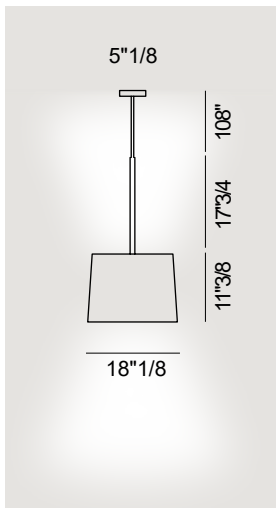

Twiggy

Design: Marc Sadler

Description CE IP 20

The luxury Twiggy suspension lamp comes with direct and indirect light. Colored diffuser made of coated fiberglass-based composite material. Made in Italy.

Finishes & Materials

Decorative rod & Shade: Coated fiberglass-based material.

Twiggy

Dimensions

Ø18"1/8 x 29"1/8H

Technical Data

Max 3x100W E26 type A

Lightbulb not included
400" cable available