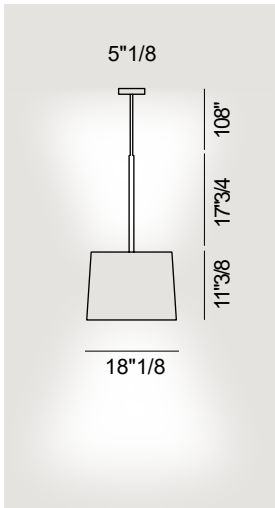

Twiggy

Design: Marc Sadler

Description IP 20

The luxury Twiggy wood suspension lamp comes with direct and indirect light.
The diffuser is obtained by overlapping two sheets of maple oak. Made in Italy.

Finishes & Materials

Decorative rod: Coated fiberglass-based material.
Shade: Wood.

Twiggy

Dimensions

Ø18"1/8 x 29"1/8H

Technical Data

33W 2700 K

3840 lm CRI>90

Dimmable

Possible configurations:

On-Off/1-10V

120-277V