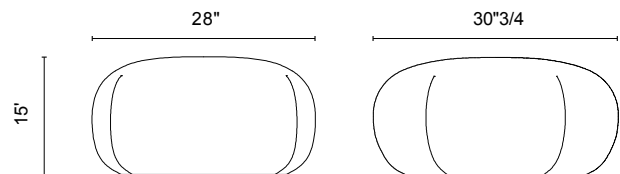

Botera

Design: Studio E-GGS

Description

Botera Pouf is the ottoman of the Botera family. To relax, nod off or just put your feet up, all modules share a squishy seat in different lengths. Made in Italy.

Dimensions

Size A : 30"3/4W x 28"D x 15"H

Size B : 55"1/8W x 29"1/8D x 15"H

Finishes and materials

Cover: Fabric