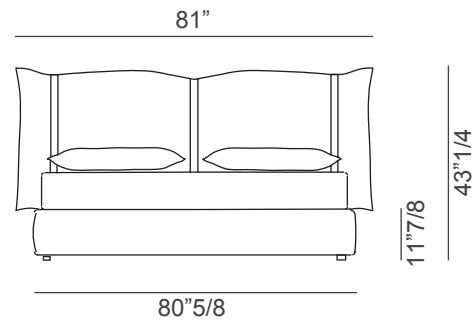

Confit

Design: Studio Ozeta

Description

Double bed with storage, with upholstered headboard fitted with aesthetic leather stripes. Available in American Queen and King size. Multilayer wooden slatted base. Slipcovered headboard and bed frame. Mattress not included.

Confit

Dimensions

Queen Size

70"7/8W x 86"1/4D x 43"1/4H

(To fit American Queen Size mattress: 60" x 80")

King Size

81"W x 86"1/4D x 43"1/4H

(To fit American King Size mattress: 76" x 80")