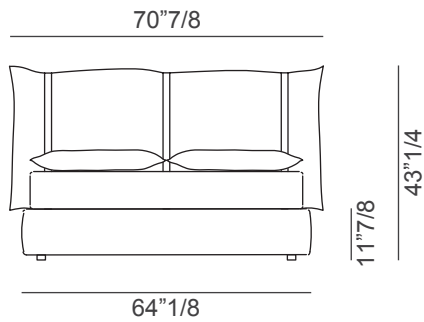

Confit

Design: Studio Ozeta

Description

Double bed with storage, with upholstered headboard fitted with aesthetic leather stripes. Available in American Queen and King size. Multilayer wooden slatted base. Slipcovered headboard and bed frame. Mattress not included.

Confit

Dimensions

Queen Size

70"7/8W x 86"1/4D x 43"1/4H

(To fit American Queen Size mattress: 60" x 80")

King Size

81"W x 86"1/4D x 43"1/4H

(To fit American King Size mattress: 76" x 80")