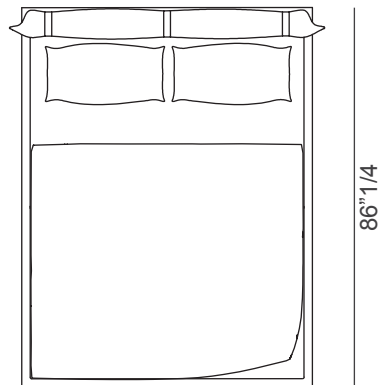

Confit

Design: Studio Ozeta

Description

Double bed with storage, with upholstered headboard fitted with aesthetic leather stripes. Available in American Queen and King size. Multilayer wooden slatted base. Slipcovered headboard and bed frame. Mattress not included.

Confit

Dimensions

Queen Size

70"7/8W x 86"1/4D x 43"1/4H

(To fit American Queen Size mattress: 60" x 80")

King Size

81"W x 86"1/4D x 43"1/4H

(To fit American King Size mattress: 76" x 80")