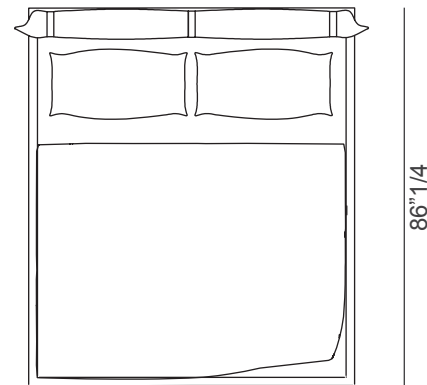

Confit

Design: Studio Ozeta

Description

Double bed with storage, with upholstered headboard fitted with aesthetic leather stripes. Available in American Queen and King size. Multilayer wooden slatted base. Slipcovered headboard and bed frame. Mattress not included.

Confit

Dimensions

Queen Size

70"7/8W x 86"1/4D x 43"1/4H

(To fit American Queen Size mattress: 60" x 80")

King Size

81"W x 86"1/4D x 43"1/4H

(To fit American King Size mattress: 76" x 80")

- 1 Leather belts
- 2 Headboard
- 3 Bed frame
- 4 Wooden slats
- 5 Storage