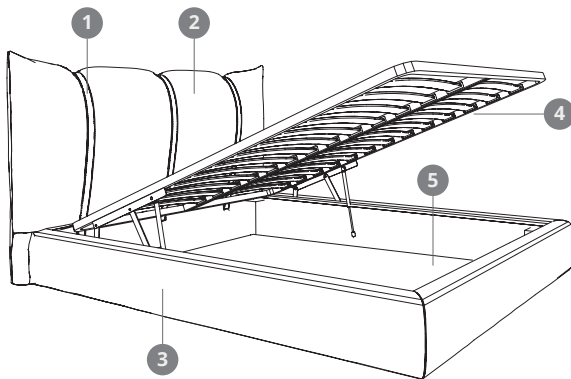

Confit

Dimensions

Queen Size

70"7/8W x 86"1/4D x 43"1/4H

(To fit American Queen Size mattress: 60" x 80")

King Size

81"W x 86"1/4D x 43"1/4H

(To fit American King Size mattress: 76" x 80")