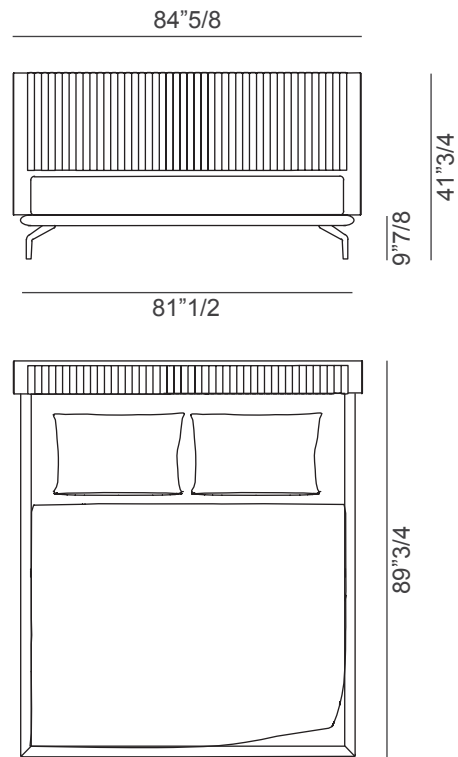

Globo

Design: Andrea Lucatello

Description

Double bed with upholstered headboard and bed frame covered in several finishes. Available in American Queen and King size. Multilayer wooden slatted base, metal legs and bed-frame with removable cover. Mattress not included.

Globo

Dimensions

Queen Size

68"1/8W x 89"3/4D x 41"3/4H

(To fit American Queen Size mattress: 60" x 80")

King Size

84"5/8W x 89"3/4D x 41"3/4H

(To fit American King Size mattress: 76" x 80")

- 1 Legs
- 2 Headboard
- 3 Bed frame
- 4 Wooden slats