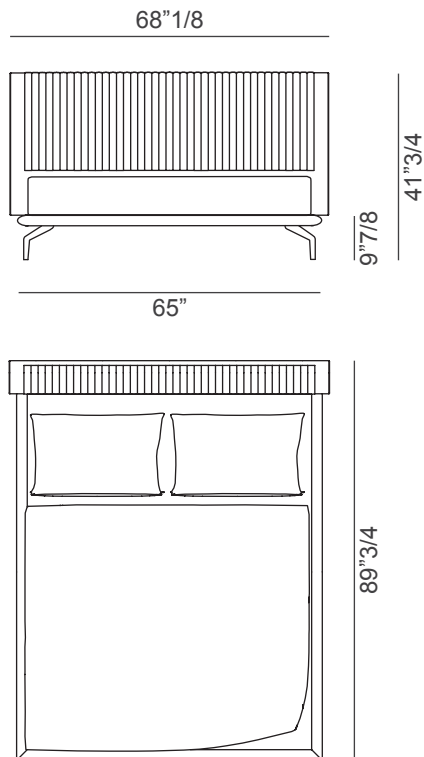

Globo

Design: Andrea Lucatello

Description

Double bed with upholstered headboard and bed frame covered in several finishes. Available in American Queen and King size. Multilayer wooden slatted base, metal legs and bed-frame with removable cover. Mattress not included.

A nostalgic leap into the past with a textile bed with an informal and comfortable style. A slim profile and a headboard with delicate stitching that, creating a slight bulge, enhance its softness. An ideal design complement to place in the center of the room thanks to its unmistakable tailoring craftsmanship. Made in Italy.

Globo

Dimensions

Queen Size

68"1/8W x 89"3/4D x 41"3/4H

(To fit American Queen Size mattress: 60" x 80")

King Size

84"5/8W x 89"3/4D x 41"3/4H

(To fit American King Size mattress: 76" x 80")

- 1 Legs
- 2 Headboard
- 3 Bed frame
- 4 Wooden slats