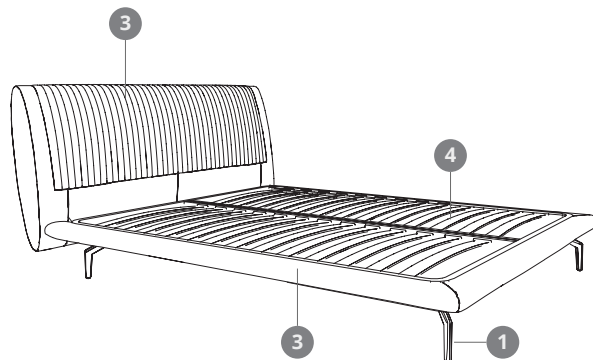

Globo

Design: Andrea Lucatello

Description

Double bed with upholstered headboard and bed frame covered in several finishes. Available in American Queen and King size. Multilayer wooden slatted base, metal legs and bed-frame with removable cover. Mattress not included.

Globo

Dimensions

Queen Size

68"1/8W x 89"3/4D x 41"3/4H

(To fit American Queen Size mattress: 60" x 80")

King Size

84"5/8W x 89"3/4D x 41"3/4H

(To fit American King Size mattress: 76" x 80")