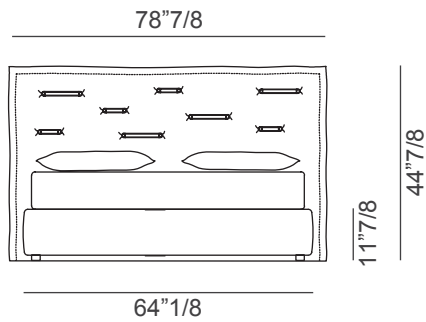

Saona

Design: Studio Ozeta

Description

Double bed with storage, with upholstered headboard fitted with wooden inserts. Available in American Queen and King size. Multilayer wooden slatted base. Removable bed frame cover. Mattress not included.

Saona

Dimensions

Queen Size

78"7/8W x 86"5/8D x 44"7/8H

(To fit American Queen Size mattress: 60" x 80")

King Size

86"5/8W x 86"5/8D x 44"7/8H

(To fit American King Size mattress: 76" x 80")