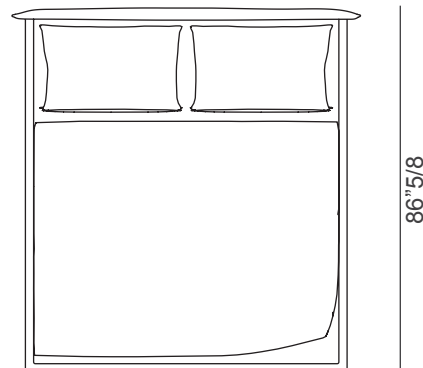

Saona

Design: Studio Ozeta

Description

Double bed with storage, with upholstered headboard fitted with wooden inserts. Available in American Queen and King size. Multilayer wooden slatted base. Removable bed frame cover. Mattress not included.

Saona

Dimensions

Queen Size

78"7/8W x 86"5/8D x 44"7/8H

(To fit American Queen Size mattress: 60" x 80")

King Size

86"5/8W x 86"5/8D x 44"7/8H

(To fit American King Size mattress: 76" x 80")

- 1 Wooden inserts
- 2 Headboard
- 3 Bed frame
- 4 Wooden slats
- 5 Storage