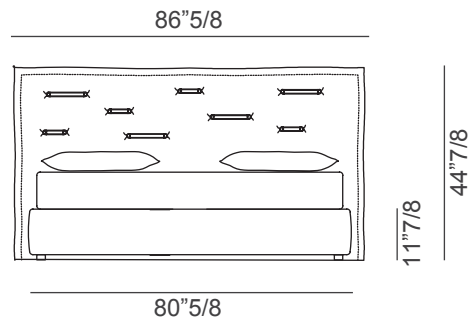

Saona

Dimensions

Queen Size

78"7/8W x 86"5/8D x 44"7/8H

(To fit American Queen Size mattress: 60" x 80")

King Size

86"5/8W x 86"5/8D x 44"7/8H

(To fit American King Size mattress: 76" x 80")