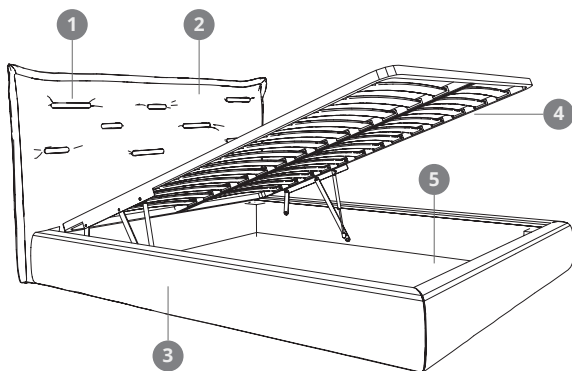

Saona

Dimensions

Queen Size

78"7/8W x 86"5/8D x 44"7/8H

(To fit American Queen Size mattress: 60" x 80")

King Size

86"5/8W x 86"5/8D x 44"7/8H

(To fit American King Size mattress: 76" x 80")

- 1 Wooden inserts
- 2 Headboard
- 3 Bed frame
- 4 Wooden slats
- 5 Storage