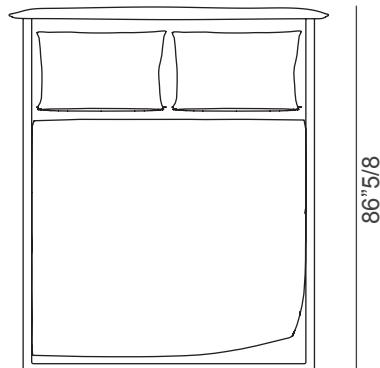

Saona

Design: Studio Ozeta

Description

Double bed with storage, with upholstered headboard fitted with wooden inserts. Available in American Queen and King size. Multilayer wooden slatted base. Removable bed frame cover. Mattress not included.

A creatively reinterpreted classic buttoned upholstery, decorated with special wooden inserts that know how to capture attention. The covering of the headboard extends beyond the padding, punctuating the different volumes. The composure of the bed frame integrates with these graphic effects, creating a piece of furniture characterized by a unique and timeless design. Made in Italy.

Saona

Dimensions

Queen Size

78"7/8W x 86"5/8D x 44"7/8H

(To fit American Queen Size mattress: 60" x 80")

King Size

86"5/8W x 86"5/8D x 44"7/8H

(To fit American King Size mattress: 76" x 80")