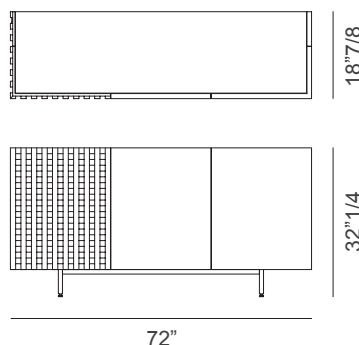

Inner structure in matt closed-pore black lacquer. Wooden doors with angled opening (only for side doors). Inner shelves in clear glass. Metal base painted in graphite color and brass details. On request, the top and back of the sideboard can be made in bronze mirror. A modern design sideboard that finds its place in classic and contemporary living rooms, next to the dining table or as a stand-alone. Made in Italy.

### Dimensions

#### With 3 doors:

72"W x 18"7/8D x 32"1/4H

#### With 4 doors:

95"5/8W x 18"7/8D x 32"1/4H

Sideboard with 3 doors

Sideboard with 4 doors