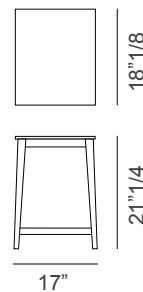

Prisma

Design: Studio Tecnico Pacini & Cappellini

Description

Prisma furnishes the living room with taste, a classic line designed to complete the sofa corner with the coffee table in the center and the side table next to the sofa.

Dimensions

Side table: 17"W x 18"1/8D x 21"1/4H

Coffee table: 46"W x 23"5/8D x 13"3/4H

Side table

Coffee table