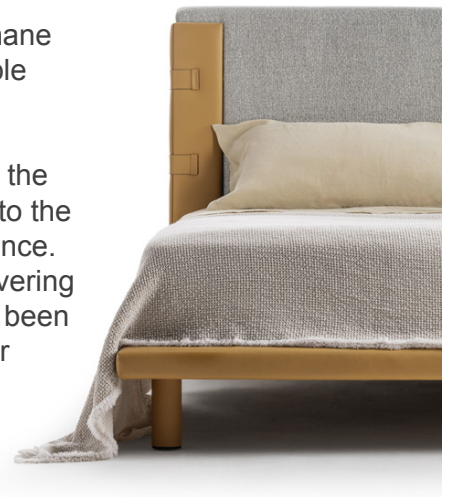

Atelier

Design: Matteo Nunziati

Description

Double bed with structure in solid wood and plywood, padded with polyurethane foam in different densities. Pre-upholstery: polyester wadding. Non-removable upholstery in fabric or leather. Slats included. Mattress NOT included.

Through a contemporary design embodying the culture of the Italian beauty, the leather-covered bed frame seems to be suspended from the ground thanks to the hidden legs. Its lightness is a clear example of a tailor-made product's elegance. The headboard is completely upholstered, and it shows the outer leather covering enriched by the application of leather buckles. The inner selected fabric has been carefully chosen to create a material and tactile contrast by adding a further visual and sensory remind to the whole composition. Made in Italy.