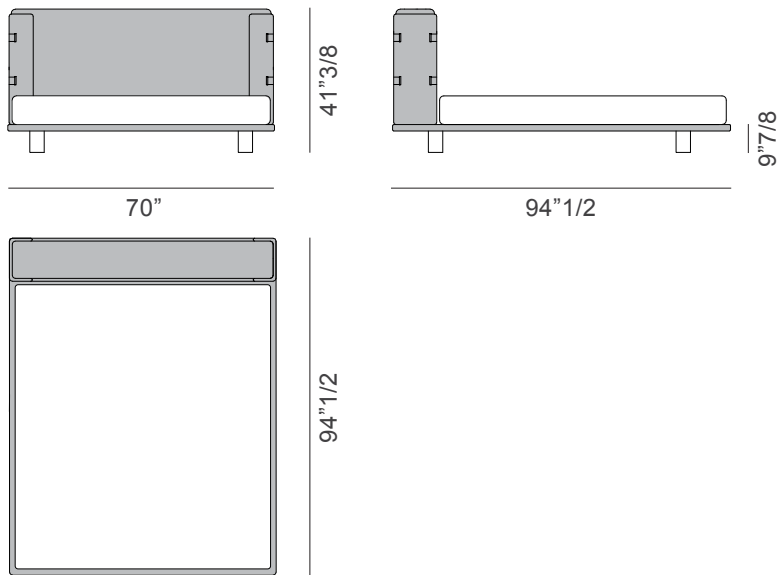

Atelier

Design: Matteo Nunziati

Description

Double bed with structure in solid wood and plywood, padded with polyurethane foam in different densities. Pre-upholstery: polyester wadding. Non-removable upholstery in fabric or leather. Slats included. Mattress NOT included.

Through a contemporary design embodying the culture of the Italian beauty, the leather-covered bed frame seems to be suspended from the ground thanks to the hidden legs. Its lightness is a clear example of a tailor-made product's elegance. The headboard is completely upholstered, and it shows the outer leather covering enriched by the application of leather buckles. The inner selected fabric has been carefully chosen to create a material and tactile contrast by adding a further visual and sensory remind to the whole composition. Made in Italy.

Atelier

Dimensions

Queen size: 70"W x 94"1/2D x 41"3/8H
To fit American Queen Size mattress: 60" x 80"

King size: 85"7/8W x 94"1/2D x 41"3/8H
To fit American King Size mattress: 76" x 80"