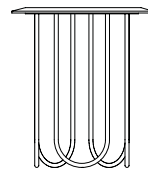

Audrey

Design: Andrea Bonini

Description

Side table with round top available in MDF, glossy hand-decorated polyester finish and in marble. Base composed of curved metal pipes, available in Audrey Gold, Audrey Bronze and Light Gold finish. Made in Italy.

Dimensions

Ø19"5/8 x 23"5/8H

23"5/8

Ø19"5/8

Ø19"5/8