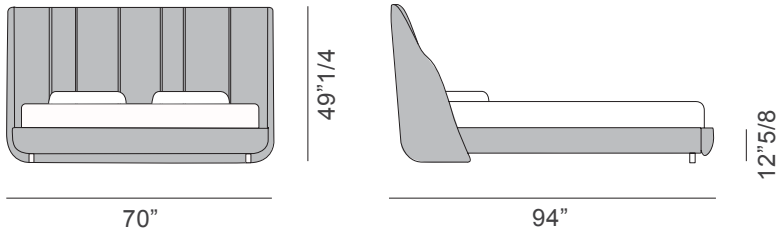

### *Description*

Double bed with structure in solid wood and plywood, padded with polyurethane foam in different densities. Pre-upholstery: polyester wadding. Non-removable upholstery in fabric or leather. Slats included. Mattress NOT included. Made in Italy.

### Dimensions

**Queen size:** 70"W x 94"D x 49"1/4H

To fit American Queen Size mattress: 60" x 80"

Slats included. Mattress NOT included.

**King size:** 85"7/8W x 94"D x 49"1/4H

To fit American King Size mattress: 76" x 80"