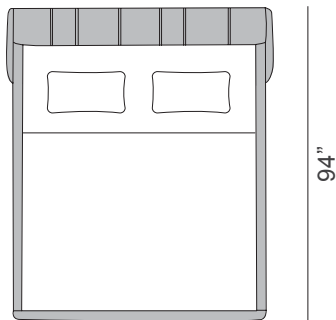

### Dimensions

**Queen size:** 70"W x 94"D x 49"1/4H

To fit American Queen Size mattress: 60" x 80"

Slats included. Mattress NOT included.

**King size:** 85"7/8W x 94"D x 49"1/4H

To fit American King Size mattress: 76" x 80"