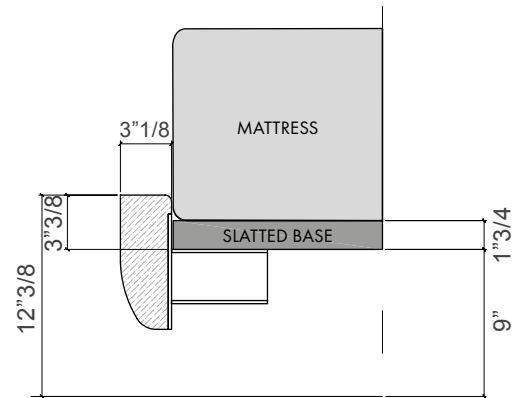

### Dimensions

**Queen size:** 70"W x 94"D x 49"1/4H

To fit American Queen Size mattress: 60" x 80"

Slats included. Mattress NOT included.

**King size:** 85"7/8W x 94"D x 49"1/4H

To fit American King Size mattress: 76" x 80"