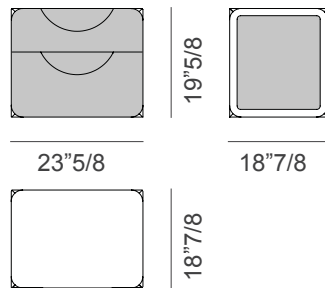

Milano

Design: SBGA | Blengini & Ghirardelli

Description

Nightstand with structure in MDF and plywood, with leather application. Top in wood, glossy monochrome lacquered polyester finish. Equipped with two drawers with leather application and internal covering in microfiber, or with one drawer a lower open compartment in the same finish as the top. Details in metal, Brushed Nickel finish. Made in Italy.

Dimensions

23"5/8W x 18"7/8D x 19"5/8H

A With 2 drawers

B With 1 drawer and 1 open compartment