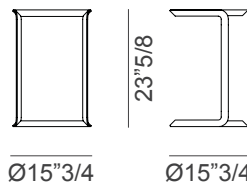

Milano

Design: SBGA | Blengini & Ghirardelli

Description

Side table with round top and base in MDF, glossy monochrome lacquered polyester finish. Structure and legs in curved metal, Brushed Nickel finish. Made in Italy.

Dimensions

A: $\text{Ø}15\text{''}3/4 \times 23\text{''}5/8\text{H}$
B: $\text{Ø}19\text{''}5/8 \times 19\text{''}5/8\text{H}$

A

$\text{Ø}15\text{''}3/4$

$\text{Ø}15\text{''}3/4$

B

$\text{Ø}19\text{''}5/8$

$\text{Ø}19\text{''}5/8$