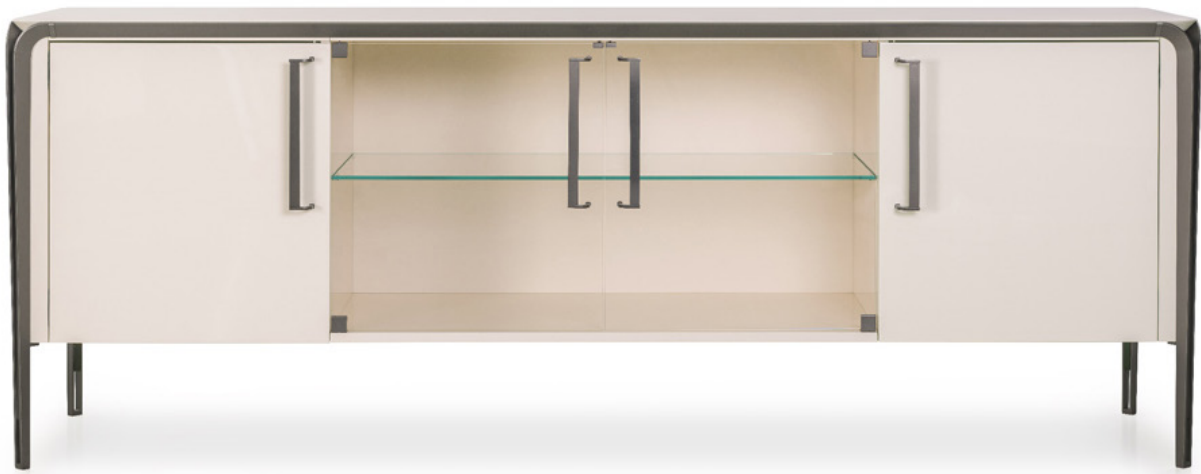

Milano

Design: SBGA | Blengini & Ghirardelli

Description

Sideboard with structure in MDF, glossy monochrome lacquered polyester finish. Equipped with two side compartments with doors in glossy monochrome lacquered polyester finish and internal wooden shelf, and one central compartment with two glass doors and internal glass shelf. Handles and details in metal, Brushed Nickel finish. Legs in curved metal, Brushed Nickel finish with leather application. Made in Italy.

Dimensions

94"1/2W x 23"5/8D x 35"3/8H