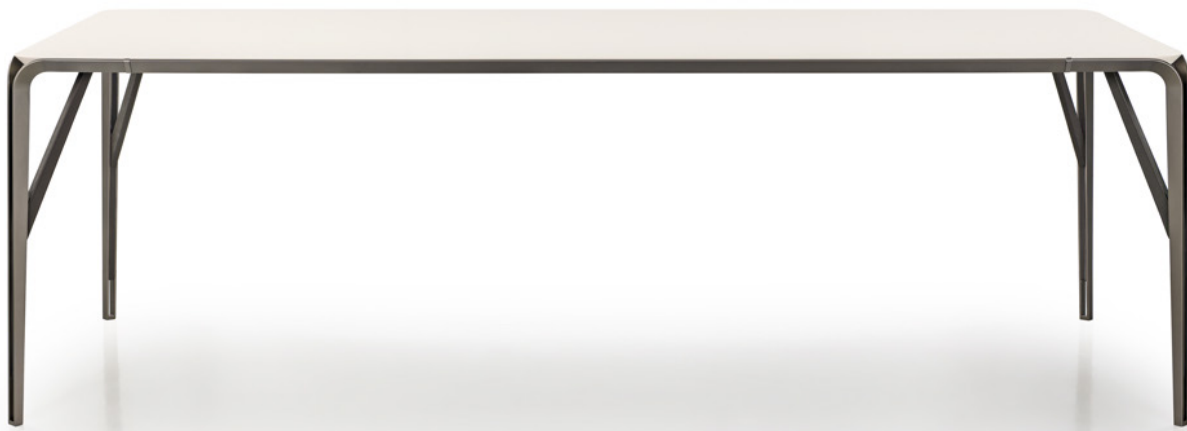

Milano

Design: SBGA | Blengini & Ghirardelli

Description

Dining table with rectangular top in MDF, glossy monochrome lacquered polyester finish. Legs in curved metal, Brushed Nickel finish, with leather insert. Made in Italy.

Dimensions

94"1/2W x 39"3/8D x 30"H