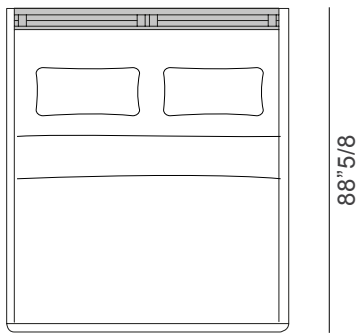

Net

Design: Matteo Nunziati

Description

Double bed with structure and legs in wood, heat-treated Eucalyptus finish or walnut wood. Headboard in woven saddle. It is not possible to make it in leather or fabric. Slats included. Mattress NOT included. Made in Italy.

Net

Dimensions

Queen size: 65"3/8W x 88"5/8D x 43"1/4H

To fit American Queen Size mattress: 60" x 80"

Slats included. Mattress NOT included.

King size: 80"W x 88"5/8D x 43"1/4H

To fit American King Size mattress: 76" x 80"