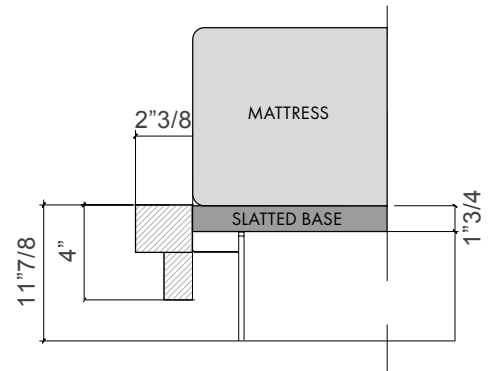

Net

Design: Matteo Nunziati

Description

Double bed with structure and legs in wood, heat-treated Eucalyptus finish or walnut wood. Headboard in woven saddle. It is not possible to make it in leather or fabric. Slats included. Mattress NOT included. Made in Italy.

Net

Dimensions

Queen size: 65"3/8W x 88"5/8D x 43"1/4H

To fit American Queen Size mattress: 60" x 80"

Slats included. Mattress NOT included.

King size: 80"W x 88"5/8D x 43"1/4H

To fit American King Size mattress: 76" x 80"