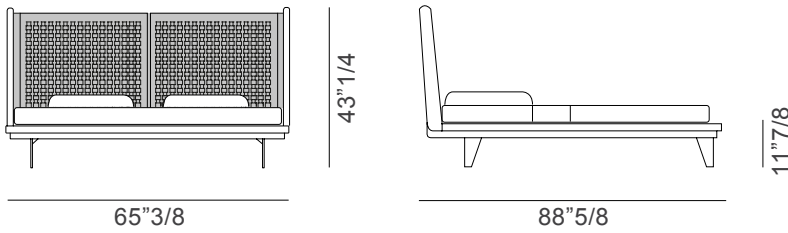

Net

Design: Matteo Nunziati

Description

Double bed with structure and legs in wood, heat-treated Eucalyptus finish or walnut wood. Headboard in woven saddle. It is not possible to make it in leather or fabric. Slats included. Mattress NOT included. Made in Italy.

Net

Dimensions

Queen size: 65"3/8W x 88"5/8D x 43"1/4H

To fit American Queen Size mattress: 60" x 80"

Slats included. Mattress NOT included.

King size: 80"W x 88"5/8D x 43"1/4H

To fit American King Size mattress: 76" x 80"