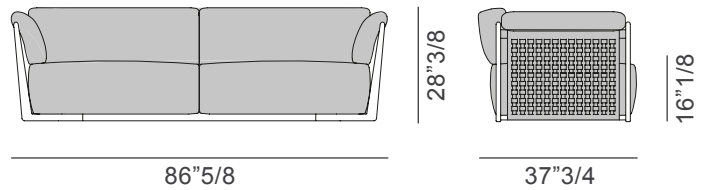

### *Description*

Sofa with structure in solid wood and plywood, with polyurethane foam padding in different densities. Armrests' and base structure in solid wood, heat-treated Eucalyptus finish. Side panels in woven saddle, available in eleven colors. Not available in customer saddle. Pre-upholstery: polyester wadding. Non-removable upholstery for the seat, backrest and armrest cushions in fabric or leather. Metal details in Matt Light Platinum finish. Available in two, three and four seater versions. Made in Italy.

### Dimensions

- A: 86"5/8W x 37"3/4D x 28"3/8H
- B: 98"3/8W x 37"3/4D x 28"3/8H
- C: 110"1/4W x 37"3/4D x 28"3/8H

**A** 2 seater

**B** 3 seater

**C** 4 seater