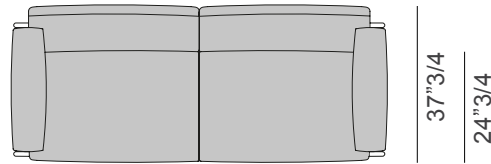

### *Description*

Sofa with structure in solid wood and plywood, with polyurethane foam padding in different densities. Armrests' and base structure in solid wood, heat-treated Eucalyptus finish. Side panels in woven saddle, available in eleven colors. Not available in customer saddle. Pre-upholstery: polyester wadding. Non-removable upholstery for the seat, backrest and armrest cushions in fabric or leather. Metal details in Matt Light Platinum finish. Available in two, three and four seater versions. Made in Italy.

### Dimensions

- A: 86"5/8W x 37"3/4D x 28"3/8H
- B: 98"3/8W x 37"3/4D x 28"3/8H
- C: 110"1/4W x 37"3/4D x 28"3/8H

**A** 2 seater

**B** 3 seater

**C** 4 seater