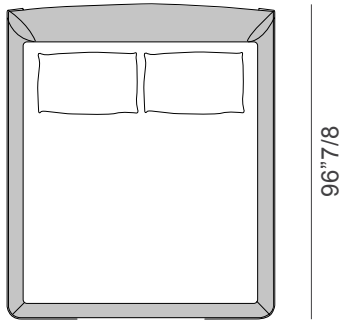

The bed of the Soul collection immediately refers to a feeling of relaxation and well-being. The rounded and accommodating headboard, slightly curved around the mattress, follows the pattern of the seams, giving further softness to the shapes and wooden details that incorporate the bed frame and the headboard. Everything appears as a single and sinuous body. Soul bed is available in different finishes as per collection. Made in Italy.

Soul

Dimensions

Queen size: 70"1/2W x 96"7/8D x 41"3/8H

To fit American Queen Size mattress: 60" x 80"

King size: 86"1/4W x 96"7/8D x 41"3/8H

To fit American King Size mattress: 76" x 80"

Slats included. Mattress NOT included.