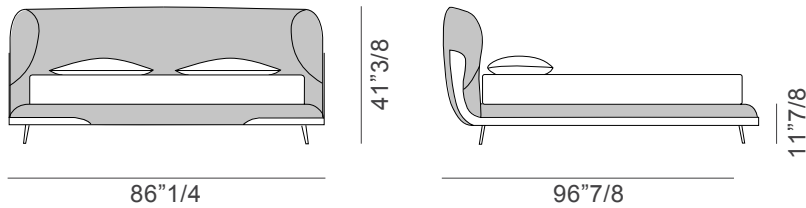

The bed of the Soul collection immediately refers to a feeling of relaxation and well-being. The rounded and accommodating headboard, slightly curved around the mattress, follows the pattern of the seams, giving further softness to the shapes and wooden details that incorporate the bed frame and the headboard. Everything appears as a single and sinuous body. Soul bed is available in different finishes as per collection. Made in Italy.

Soul

Dimensions

Queen size: 70"1/2W x 96"7/8D x 41"3/8H

To fit American Queen Size mattress: 60" x 80"

King size: 86"1/4W x 96"7/8D x 41"3/8H

To fit American King Size mattress: 76" x 80"

Slats included. Mattress NOT included.