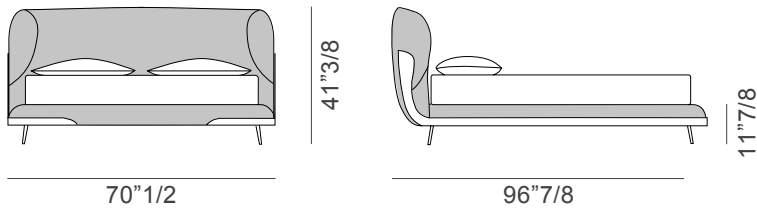

Soul

Design: Giuseppe Viganò

Description

Double bed with structure in solid wood, plywood and walnut veneered wood particle panels, padded with polyurethane foam in different densities. Pre-upholstery: polyester wadding. Slats included. Mattress NOT included.

The bed of the Soul collection immediately refers to a feeling of relaxation and well-being. The rounded and accommodating headboard, slightly curved around the mattress, follows the pattern of the seams, giving further softness to the shapes and wooden details that incorporate the bed frame and the headboard. Everything appears as a single and sinuous body. Soul bed is available in different finishes as per collection. Made in Italy.

Soul

Dimensions

Queen size: 70"1/2W x 96"7/8D x 41"3/8H

To fit American Queen Size mattress: 60" x 80"

King size: 86"1/4W x 96"7/8D x 41"3/8H

To fit American King Size mattress: 76" x 80"

Slats included. Mattress NOT included.