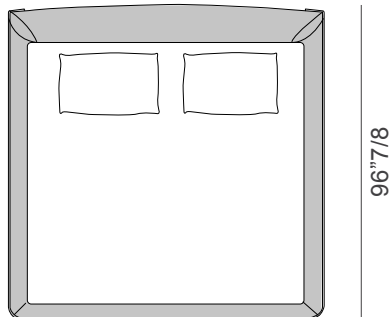

Soul

Design: Giuseppe Viganò

Description

Double bed with structure in solid wood, plywood and walnut veneered wood particle panels, padded with polyurethane foam in different densities. Pre-upholstery: polyester wadding. Slats included. Mattress NOT included.

The bed of the Soul collection immediately refers to a feeling of relaxation and well-being. The rounded and accommodating headboard, slightly curved around the mattress, follows the pattern of the seams, giving further softness to the shapes and wooden details that incorporate the bed frame and the headboard. Everything appears as a single and sinuous body. Soul bed is available in different finishes as per collection. Made in Italy.

Soul

Dimensions

Queen size: 70"1/2W x 96"7/8D x 41"3/8H

To fit American Queen Size mattress: 60" x 80"

King size: 86"1/4W x 96"7/8D x 41"3/8H

To fit American King Size mattress: 76" x 80"

Slats included. Mattress NOT included.