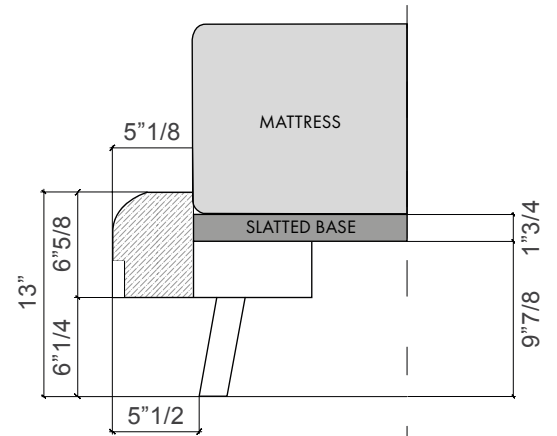

The bed of the Soul collection immediately refers to a feeling of relaxation and well-being. The rounded and accommodating headboard, slightly curved around the mattress, follows the pattern of the seams, giving further softness to the shapes and wooden details that incorporate the bed frame and the headboard. Everything appears as a single and sinuous body. Soul bed is available in different finishes as per collection. Made in Italy.

Soul

Dimensions

Queen size: 70"1/2W x 96"7/8D x 41"3/8H

To fit American Queen Size mattress: 60" x 80"

King size: 86"1/4W x 96"7/8D x 41"3/8H

To fit American King Size mattress: 76" x 80"

Slats included. Mattress NOT included.