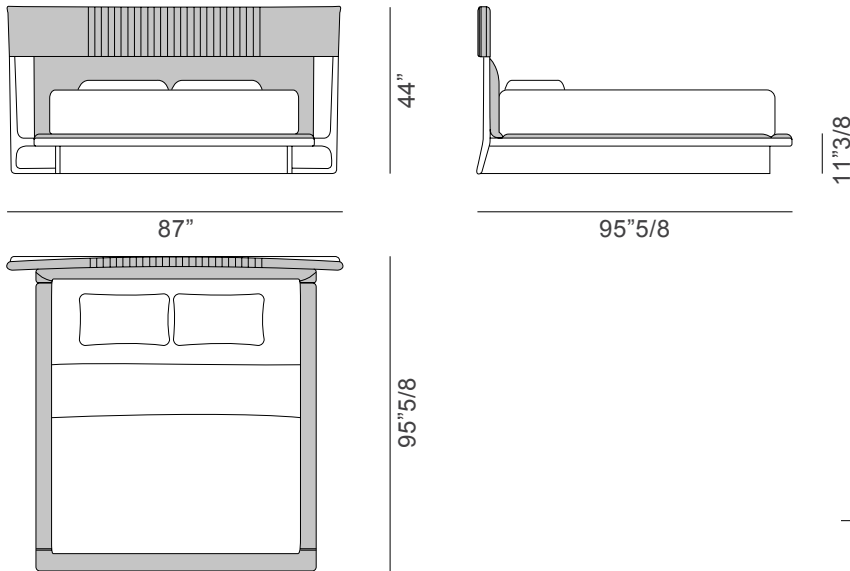

Vine

Design: Frank Jiang

Description

Double bed with structure in MDF, plywood, solid walnut wood and walnut veneered plywood, padded with polyurethane foam in different densities. Pre-upholstery: polyester wadding. Non-removable upholstery in fabric or leather. Slats included. Mattress NOT included. Made in Italy.

Vine

Dimensions

Queen size: 87"W x 95"5/8D x 44"H
 To fit American Queen Size mattress: 60" x 80"

King size: 102"3/4W x 95"5/8D x 44"H
 To fit American King Size mattress: 76" x 80"

Slats included. Mattress NOT included.