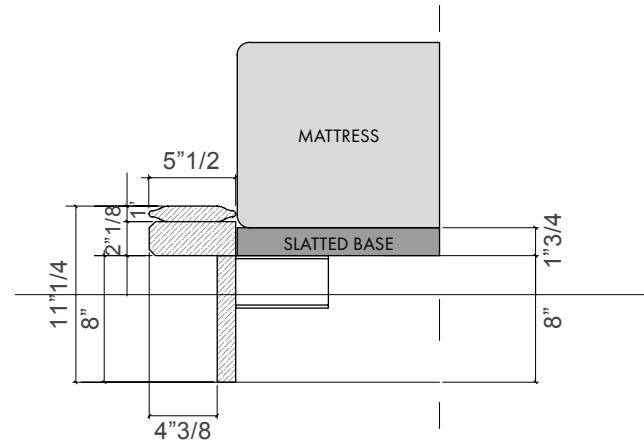

Vine

Design: Frank Jiang

Description

Double bed with structure in MDF, plywood, solid walnut wood and walnut veneered plywood, padded with polyurethane foam in different densities. Pre-upholstery: polyester wadding. Non-removable upholstery in fabric or leather. Slats included. Mattress NOT included. Made in Italy.

Vine

Dimensions

Queen size: 87"W x 95"5/8D x 44"H
 To fit American Queen Size mattress: 60" x 80"

King size: 102"3/4W x 95"5/8D x 44"H
 To fit American King Size mattress: 76" x 80"

Slats included. Mattress NOT included.