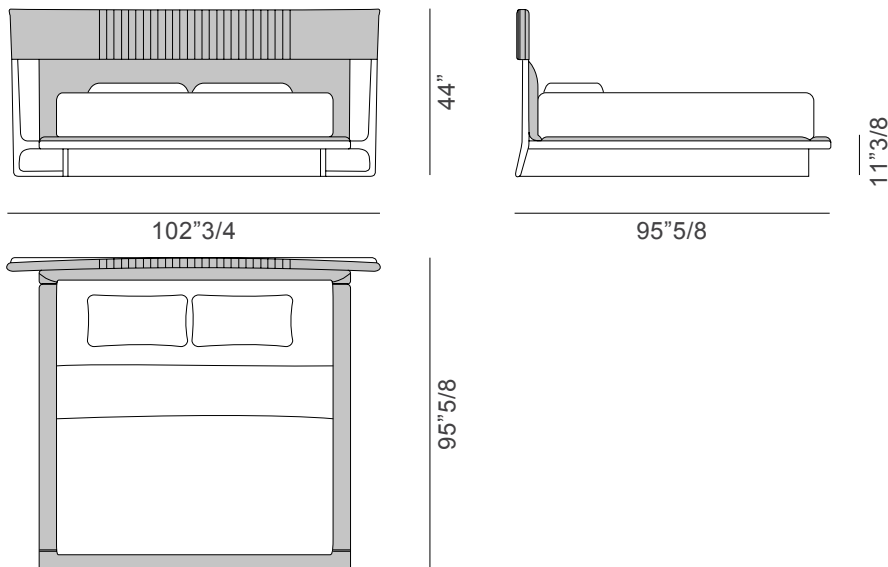

Vine

Design: Frank Jiang

Description

Double bed with structure in MDF, plywood, solid walnut wood and walnut veneered plywood, padded with polyurethane foam in different densities. Pre-upholstery: polyester wadding. Non-removable upholstery in fabric or leather. Slats included. Mattress NOT included. Made in Italy.

Vine

Dimensions

Queen size: 87"W x 95"5/8D x 44"H
 To fit American Queen Size mattress: 60" x 80"

King size: 102"3/4W x 95"5/8D x 44"H
 To fit American King Size mattress: 76" x 80"

Slats included. Mattress NOT included.