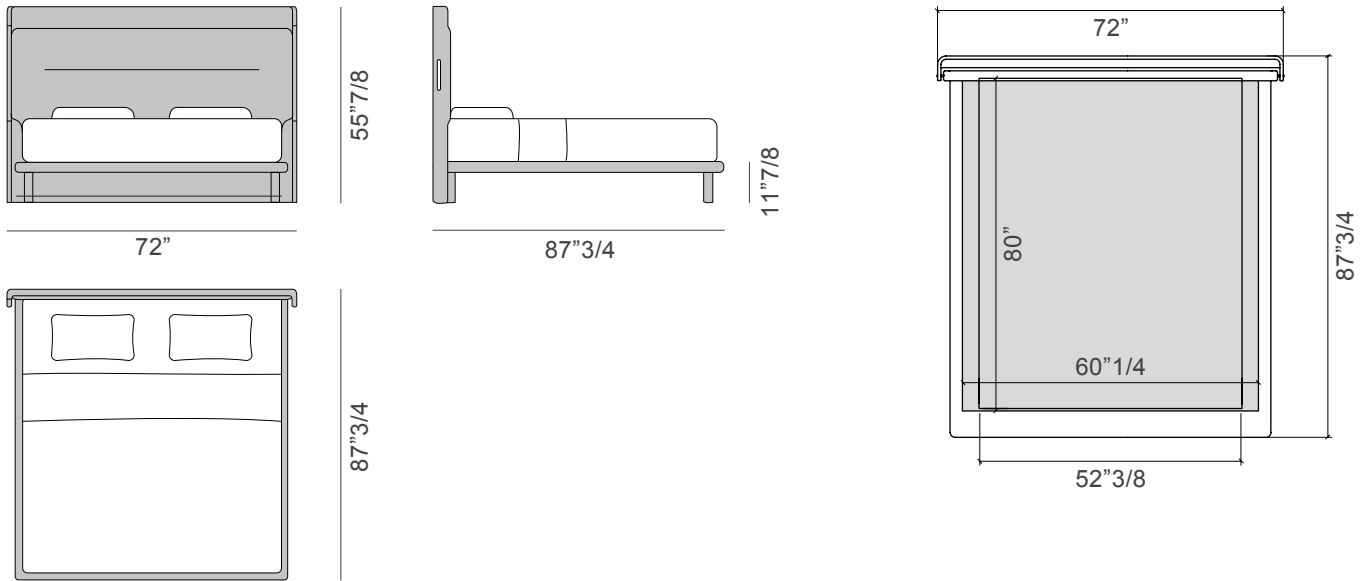

### *Description*

Double bed with structure in solid wood and plywood, padded with polyurethane foam in different densities. Pre-upholstery: polyester wadding. Non-removable upholstery in fabric or leather. Metal decorative details in matt dark platinum or matt light platinum finish. Slats included. Mattress NOT included.

Zero bed has a thin and linear structure that contrasts with a much more important headboard, embellished by a game of levels and a showy central seam, like a signature. The leather or fabric covering crates a game of textural contrasts pleasant to the eye and touch. Zero is available in Queen and King size. Different coverings are available as per collection. Made in Italy.

### Dimensions

**Queen size:** 72"W x 87"3/4D x 55"7/8H  
 To fit American Queen Size mattress: 60" x 80"

**King size:** 87"3/4W x 87"3/4D x 55"7/8H  
 To fit American King Size mattress: 76" x 80"