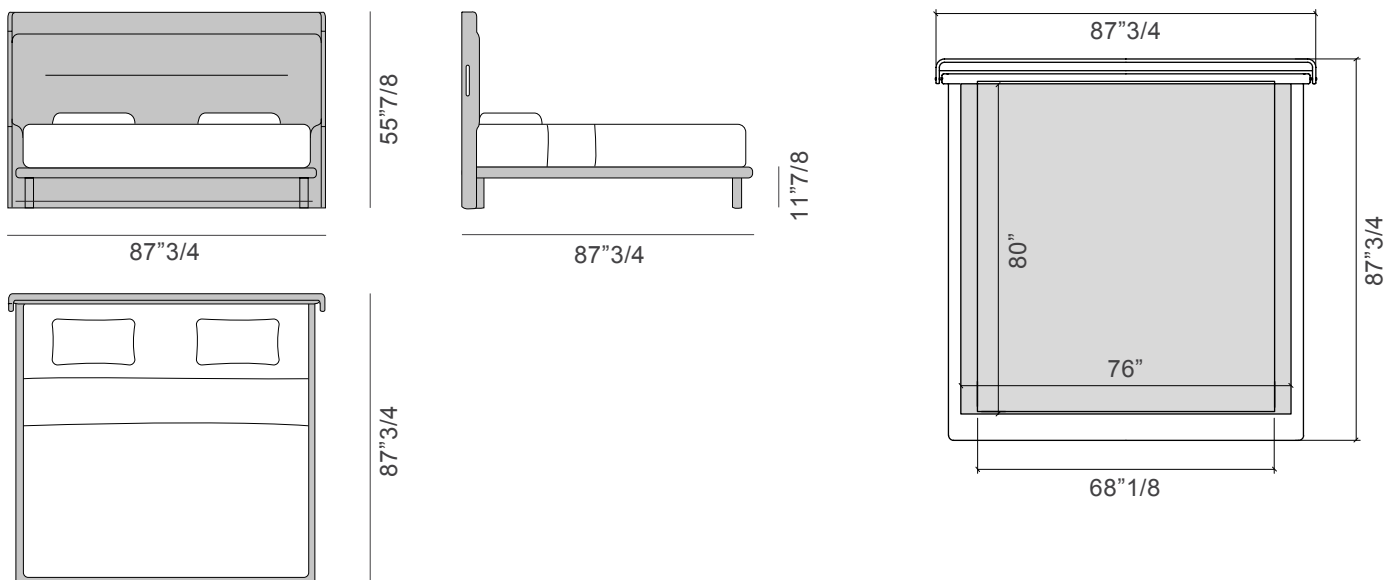

Zero bed has a thin and linear structure that contrasts with a much more important headboard, embellished by a game of levels and a showy central seam, like a signature. The leather or fabric covering crates a game of textural contrasts pleasant to the eye and touch. Zero is available in Queen and King size. Different coverings are available as per collection. Made in Italy.

### Dimensions

**Queen size:** 72"W x 87"3/4D x 55"7/8H  
 To fit American Queen Size mattress: 60" x 80"

**King size:** 87"3/4W x 87"3/4D x 55"7/8H  
 To fit American King Size mattress: 76" x 80"