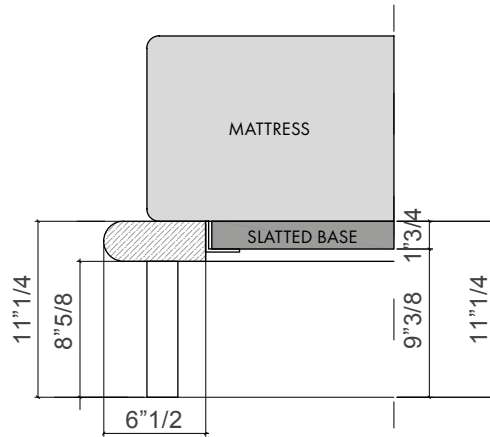

### Dimensions

**Queen size:** 72"W x 87"3/4D x 55"7/8H  
 To fit American Queen Size mattress: 60" x 80"

**King size:** 87"3/4W x 87"3/4D x 55"7/8H  
 To fit American King Size mattress: 76" x 80"

## Zero

---

Slats included. Mattress NOT included.