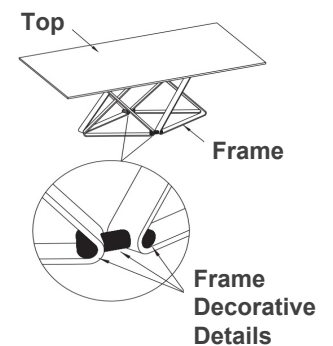

Delta

Design: Bernhardt & Vella

Description

This dining table features a sleek and sophisticated design, blending modern aesthetics with timeless elegance. Its spacious top provides ample room for gatherings, while the unique geometric base adds a striking visual appeal. Perfect for contemporary interiors, this table effortlessly combines style and functionality, making it a statement piece in any dining setting.

Please note: The available finishes for the top vary depending on the size of the table.

Delta

Dimensions

A) 78"3/4 x 39"3/8 D x 29"1/2 H - Cod. 53.29

B) 98"3/8 x 39"3/8 D x 29"1/2 H - Cod. 53.31