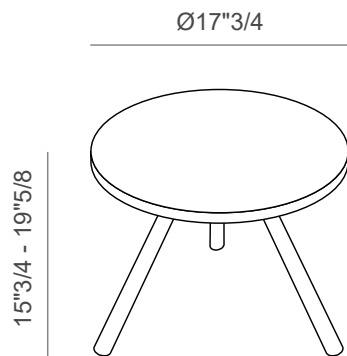

Jill

Design: Zanellato/Bortotto

Description

The elegant Jill nightstand is available in two comfortable heights. Used single or in pair, it completes any furnishing solution from the bedroom to the living area.

Made in Italy.

Finishes & Materials

Top: Lacquered or marble

Legs: Metal.

Jill

Dimensions

Size A: Ø17"3/4 x 15"3/4H

Size B: Ø17"3/4 x 19"5/8H

Size C: Ø21"5/8 x 15"3/4H

Size D: Ø21"5/8 x 19"5/8H

A - B

C - D