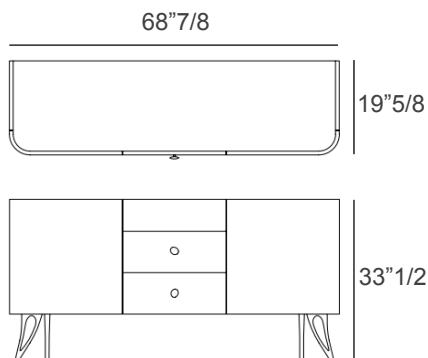

Atena

Description

A heritage of units with rounded shapes, these pieces embody timeless craftsmanship and refined elegance. Defined by the rich, natural textures of the wood types used, each sideboard showcases a harmonious blend of organic beauty and contemporary design. The handles and feet, sculptural in their own right, serve as both functional elements and artistic statements, enhancing the overall sophistication of the piece. This high-end sideboard also includes internal lights. Made in Italy.

Dimensions

68"7/8W x 19"5/8D x 33"1/2H

Finishes & Materials

Top: Marble.

Structure: Plywood veneered.

Feet, Knobs & Internal Elements: Metal.