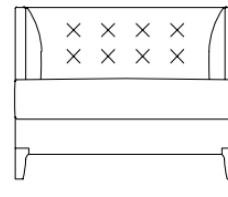

Decorative cushions are available as optional.

Made in Italy.

Dimensions

36"5/8W x 34"1/4D x 28"3/4H - Cod. 2018-10

36"5/8

28"3/4

34"1/4

Decorative cushions:

- A) 15"3/4W x 15"3/4H
- B) 17"3/4W x 17"3/4H
- C) 19"5/8W x 19"5/8H

Lumbar cushion:

- A) 15"3/4W x 9"7/8H

- A) 15"3/4
- B) 17"3/4
- C) 19"5/8

- A) 15"3/4
- B) 17"3/4
- C) 19"5/8

- A) 9"7/8

- A) 15"3/4

Finishes & Materials