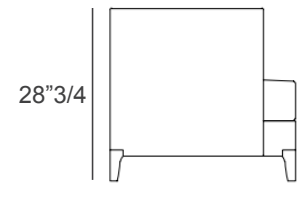

Decorative cushions are available as optional.

Made in Italy.

Dimensions

36"5/8W x 34"1/4D x 28"3/4H - Cod. 2018-10

36"5/8

28"3/4

34"1/4

Decorative cushions:

- A) 15"3/4W x 15"3/4H
- B) 17"3/4W x 17"3/4H
- C) 19"5/8W x 19"5/8H

Lumbar cushion:

- A) 15"3/4W x 9"7/8H

- A) 15"3/4
- B) 17"3/4
- C) 19"5/8

- A) 15"3/4
- B) 17"3/4
- C) 19"5/8

- A) 9"7/8

- A) 15"3/4

Finishes & Materials